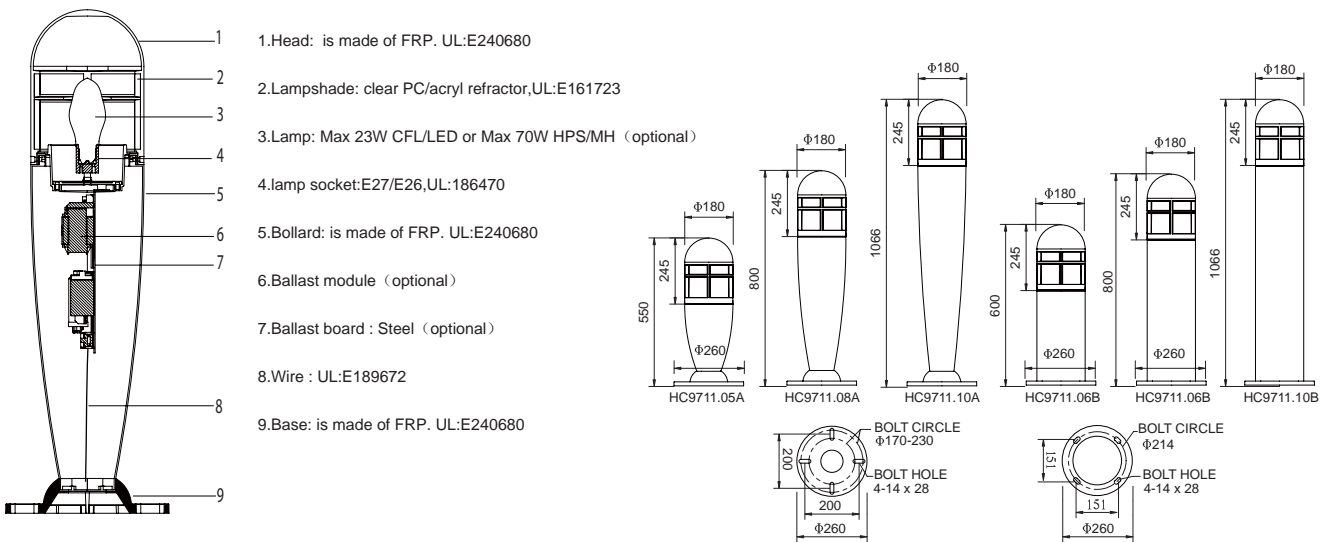

Feature

Very High quality for upmarket
 Heavy-duty, die-cast FRP housing, 10 years service life
 High efficiency glass refractor with top aluminium reflector, saved 30% lighting

Color	Black	Grey	Dark Bronze	Wood pine	wood walnut	Grey	Dark Bronze	Black	Black	Grey	White	Grey	Dark Bronze	Black
Color code	BK	GY	DB	WP	WW	GY	DB	BK	DB	BK	WH	GY	DB	BK
Model	HC9711.05A		HC9711.08A		HC9711.10A		HC9711.06B		HC9711.08B		HC9711.10B			
Size	Φ180×550mm		Φ180×800mm		Φ180×1066mm		Φ180×600mm		Φ180×800mm		Φ180×1066mm			

Specifications

Application: Parks,Gardens,Squares areas,Plazas,Residential areas,Walkways,Pathway,Driveway,Entrance
Mounting:Base mounts onto foundation with four (4) 12mm x 250mm anchor bolts
Voltage: 220-240V/50Hz,110-130V/60Hz
Lamp: Max 70W high pressure sodium(HPS) or metal halide(MH),or Max 23W compact fluorescent(CFL), or 3W /5W/7W/9W LED bulb, Socket: E27/E26
Bollard: Fiberglass-reinforced plastics body,having excellent mechanical strength and bear the causticity.
Optics: High efficiency clear PC/acrylic refractor
Standard: Comply with IEC598/EN60598, Class I eletrical, IP rating:IP65
Finish: Standard painting colors is black (BK) ,dark bronze (DB), grey(GY),white(WH),standard texture colors is pine wood texture(WP),walnut wood texture(WW),special colors are available.

Mechanical information

Ordering information

Mark: Weight not include 2kg anchor bolts and template

Order No.	Lamp Wattage	Lamp Socket	Install Height	Gross/ Net Weight	Dimension L*W*H(cm)	Packing size(cm)	QTY(pcs) 20'/40'GP
HC9711.06A	MAX 23W	E27/E26	550mm	5kg /4kg	23x23x55	27x27x57	640/1280
HC9711.08A	MAX 70W	E27/E26	800mm	6kg /5kg	26x26x80	27x27x82	430/860
HC9711.10A	MAX 70W	E27/E26	1066mm	7kg /6kg	26x26x107	27x27x109	330/660
HC9711.06B	MAX 70W	E27/E26	600mm	5kg /4kg	26x26x60	27x27x62	570/1140
HC9711.08B	MAX 70W	E27/E26	800mm	6kg /5kg	26x26x80	27x27x82	430/860
HC9711.10B	MAX 70W	E27/E26	1066mm	7kg /6kg	26x26x107	27x27x109	330/660