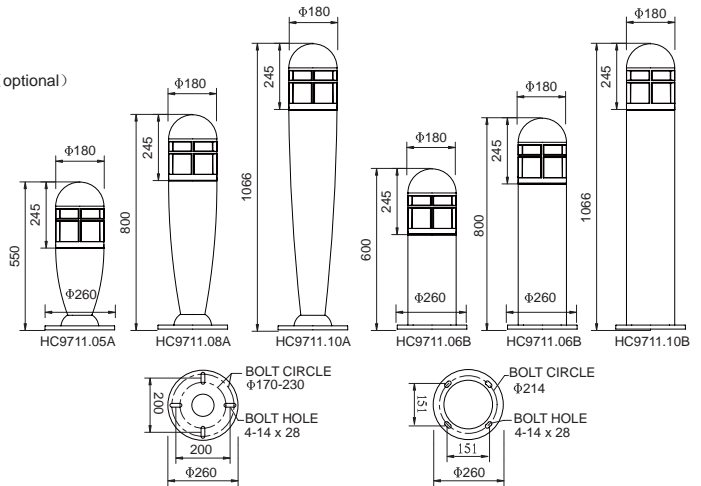

Feature

Very High quality for upmarket  
 Heavy-duty, die-cast FRP housing, 10 years service life  
 High efficiency glass refractor with top aluminium reflector, saved 30% lighting

Color	Black	Grey	Dark Bronze	Wood pine	wood walnut	Grey	Dark Bronze	Black	Black	Grey	White	Grey	Dark Bronze	Black
Color code	BK	GY	DB	WP	WW	GY	DB	BK	DB	BK	WH	GY	DB	BK
Model	HC9711.05A		HC9711.08A		HC9711.10A		HC9711.06B		HC9711.08B		HC9711.10B			
Size	Φ180×550mm		Φ180×800mm		Φ180×1066mm		Φ180×600mm		Φ180×800mm		Φ180×1066mm			

**Mechanical information**

- 1.Head: is made of FRP. UL:E240680
- 2.Lampshade: clear PC/acryl refractor,UL:E161723
- 3.Lamp: Max 23W CFL/LED or Max 70W HPS/MH ( optional)
- 4.lamp socket:E27/E26,UL:186470
- 5.Bollard: is made of FRP. UL:E240680
- 6.Ballast module ( optional)
- 7.Ballast board : Steel ( optional)
- 8.Wire : UL:E189672
- 9.Base: is made of FRP. UL:E240680

**Ordering information**

Mark: Weight not include 2kg anchor bolts and template

Order No.	Lamp Wattage	Lamp Socket	Install Height	Gross/ Net Weight	Dimension L*W*H(cm)	Packing size(cm)	QTY(pcs) 20'/40'GP
HC9711.06A	MAX 23W	E27/E26	550mm	5kg /4kg	23x23x55	27x27x57	640/1280
HC9711.08A	MAX 70W	E27/E26	800mm	6kg /5kg	26x26x80	27x27x82	430/860
HC9711.10A	MAX 70W	E27/E26	1066mm	7kg /6kg	26x26x107	27x27x109	330/660
HC9711.06B	MAX 70W	E27/E26	600mm	5kg /4kg	26x26x60	27x27x62	570/1140
HC9711.08B	MAX 70W	E27/E26	800mm	6kg /5kg	26x26x80	27x27x82	430/860
HC9711.10B	MAX 70W	E27/E26	1066mm	7kg /6kg	26x26x107	27x27x109	330/660