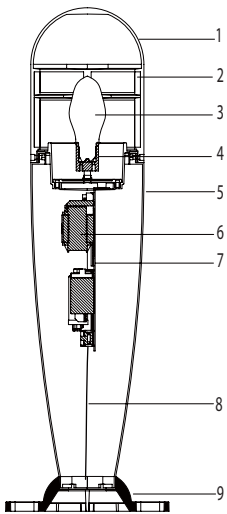

Feature

Very High quality for upmarket  
 Heavy-duty, die-cast FRP housing, 10 years service life  
 High efficiency glass refractor with top aluminium reflector, saved 30% lighting

Color	Black	Grey	Dark Bronze	Wood pine	wood walnut	Grey	Dark Bronze	Black	Black	Grey	White	Grey	Dark Bronze	Black
Color code	BK	GY	DB	WP	WW	GY	DB	BK	DB	BK	WH	GY	DB	BK
Model	HC9711.05A		HC9711.08A		HC9711.10A		HC9711.06B		HC9711.08B		HC9711.10B			
Size	Φ180×550mm		Φ180×800mm		Φ180×1066mm		Φ180×600mm		Φ180×800mm		Φ180×1066mm			

**Mechanical information**

- 1.Head: is made of FRP. UL:E240680
- 2.Lampshade: clear PC/acryl refractor,UL:E161723
- 3.Lamp: Max 23W CFL/LED or Max 70W HPS/MH ( optional)
- 4.lamp socket:E27/E26,UL:186470
- 5.Bollard: is made of FRP. UL:E240680
- 6.Ballast module ( optional)
- 7.Ballast board : Steel ( optional)
- 8.Wire : UL:E189672
- 9.Base: is made of FRP. UL:E240680

**Ordering information**

Mark: Weight not include 2kg anchor bolts and template

Order No.	Lamp Wattage	Lamp Socket	Install Height	Gross/ Net Weight	Dimension L*W*H(cm)	Packing size(cm)	QTY(pcs) 20'/40'GP
HC9711.06A	MAX 23W	E27/E26	550mm	5kg /4kg	23x23x55	27x27x57	640/1280
HC9711.08A	MAX 70W	E27/E26	800mm	6kg /5kg	26x26x80	27x27x82	430/860
HC9711.10A	MAX 70W	E27/E26	1066mm	7kg /6kg	26x26x107	27x27x109	330/660
HC9711.06B	MAX 70W	E27/E26	600mm	5kg /4kg	26x26x60	27x27x62	570/1140
HC9711.08B	MAX 70W	E27/E26	800mm	6kg /5kg	26x26x80	27x27x82	430/860
HC9711.10B	MAX 70W	E27/E26	1066mm	7kg /6kg	26x26x107	27x27x109	330/660