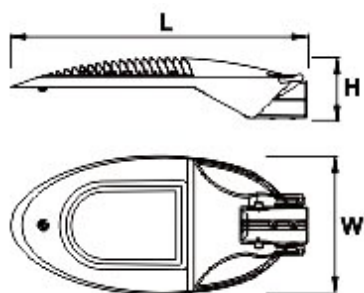

Model No. HL701S,HL701M,HL701L

Dimension

Model	L	W	H	Power
HL731S	475	240	100	20W-40W
HL731M	645	300	130	50W-80W
HL731L	865	375	170	100W-150W

Photometrics

Type I Photometric curve

Lamp:80W LED

## Specifications

**Application:** Roads and highways, Urban roads and street  
Squares areas, Pedestrian areas, Residential areas, Parks

**Installing Height:** 3-12m

**Mounting :** Side-entry or Post top, Ø48-Ø60mm x120 spigot