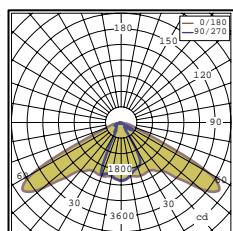

Model No. HL701S,HL701M,HL701L

Dimension

Model	L	W	H	Power
HL731S	475	240	100	20W-40W
HL731M	645	300	130	50W-80W
HL731L	865	375	170	100W-150W

Photometrics

Type I Photometric curve

Lamp:80W LED

Specifications