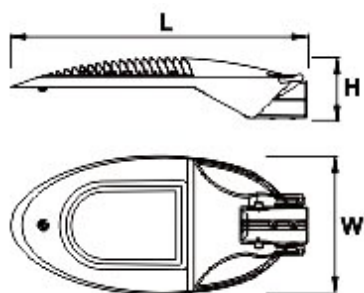

Model No. HL701S,HL701M,HL701L

Dimension

Model	L	W	H	Power
HL731S	475	240	100	20W-40W
HL731M	645	300	130	50W-80W
HL731L	865	375	170	100W-150W

Photometrics

Type I Photometric curve

Lamp:80W LED

Specifications

Application: Roads and highways, Urban roads and street
Squares areas, Pedestrian areas, Residential areas, Parks

Installing Height: 3-12m

Mounting : Side-entry or Post top, Ø48-Ø60mm x120 spigot

Lamps: LED modules