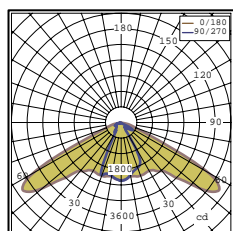

Model No. HL701S,HL701M,HL701L

Dimension

Model	L	W	H	Power
HL731S	475	240	100	20W-40W
HL731M	645	300	130	50W-80W
HL731L	865	375	170	100W-150W

Photometrics

Type I Photometric curve

Lamp:80W LED

## Specifications

**Application:** Roads and highways, Urban roads and street  
Squares areas, Pedestrian areas, Residential areas, Parks

**Installing Height:** 3-12m

**Mounting :** Side-entry or Post top, Ø48-Ø60mm x120 spigot