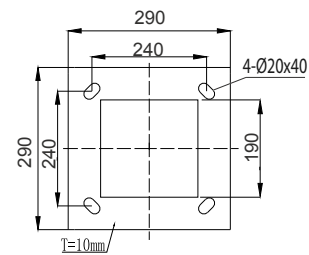

HA0004E1-0.8 HA0004E1-3.0 HA0004E2-3.5 HA0004E3-4.0

HA0004E2-3.5

**Specifications**

**Application:** Urban roads and street , Squares areas, Pedestrian areas, Residential areas,Parks

**Installing Hight:** 3-5m

**Lamps:** LED lamp,20w-60w

**Lamp Wattage:** HA0004E1 20W LED,HA0004E2 2x20W LED  
HA0004E3 3x20W LED

**Input Voltage :** 220-240V/50Hz,110-130V/60Hz

**Material:** Aluminium body

**Lighting Column:** Four piece extrude aluminium assembled square column with four aluminium bar , powder coating

Order No.	Lamp Wattage	Lamp Socket	Install Height	Gross/ Net Weight	Dimension L*W*H(cm)	Packing size(cm)	QTY(pcs) 20'/40'GP
HA0004E1-0.8	LED 1X20W	/	0.8m	6 /5kg	19x19x80	21x21x80	500/1000
HA0004E1-3.0	LED 1X20W	/	3.0m	19/18kg	19x19x300	21x21x300	80/240
HA0004E2-3.5	LED 2X20W	/	3.5m	22/21kg	19x19x350	21x21x350	80/240
HA0004E3-4.0	LED 3X20W	/	4.0m	25/24kg	19x19x400	21x21x400	80/160