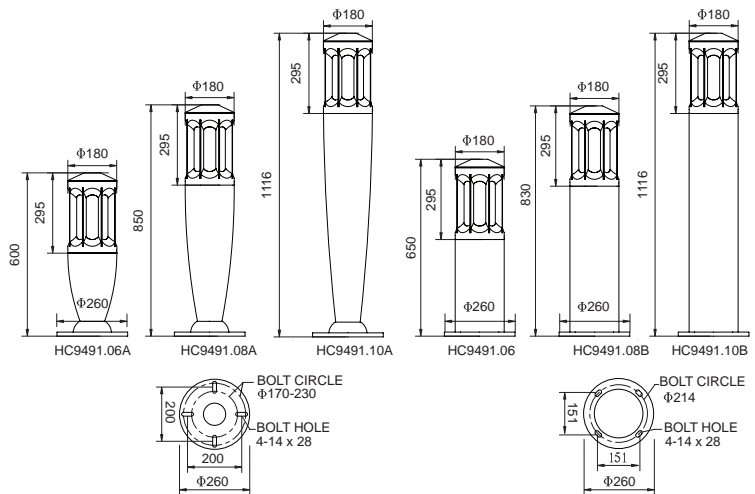

HC9491

Feature

Very High quality for upmarket
 Heavy-duty, die-cast FRP housing, 10 years service life
 High efficiency acrylic refractor, saved 30% lighting

Color	Black	Grey	Dark Bronze	Wood pine	wood walnut	Grey	Dark Bronze	Black	Black	Grey	White	Grey	Dark Bronze	Black
Color code	BK	GY	DB	WP	WW	GY	DB	BK	BK	GY	WH	GY	DB	BK
Model	HC9491.06A		HC9491.08A		HC9491.10A		HC9491.06B		HC9491.08B		HC9491.10B			
Size	Φ180×600mm		Φ180×850mm		Φ180×1116mm		Φ180×650mm		Φ180×830mm		Φ180×1116mm			

Specifications

Voltage: 220-240V/50Hz,110-130V/60Hz

Lamp: Max 23W compact fluorescent(CFL) or 3W/5W/7W/9W Led bulb, Socket:E27/E26

Bollard: Fiberglass-reinforced plastics body, having excellent mechanical strength and bear the causticity.

Mechanical information

Ordering information

Mark: G.W./N.W. include 2kg base bolts and template

MODEL	HEIGHT mm	SOCKET	Max.Watt	LAMP TYPE	CARTON SIZE cm	G.W./N.W. kg/carton	QUANTITIES pcs/20' pcs/40'	
HC9491.06A	600	E27/E26	23W	CFL/LED	27x27x62/1pcs	7/6.5	570	1140
HC9491.08A	850	E27/E26	23W	CFL/LED	27x27x87/1pcs	9/8	400	800
HC9491.10A	1116	E27/E26	23W	CFL/LED	27x27x114/1pcs	10/9	310	620
HC9491.06B	650	E27/E26	23W	CFL/LED	27x27x67/1pcs	8/7	530	1060
HC9491.08B	830	E27/E26	23W	CFL/LED	27x27x85/1pcs	9/8	420	840
HC9491.10B	1116	E27/E26	23W	CFL/LED	27x27x114/1pcs	10/9	310	620