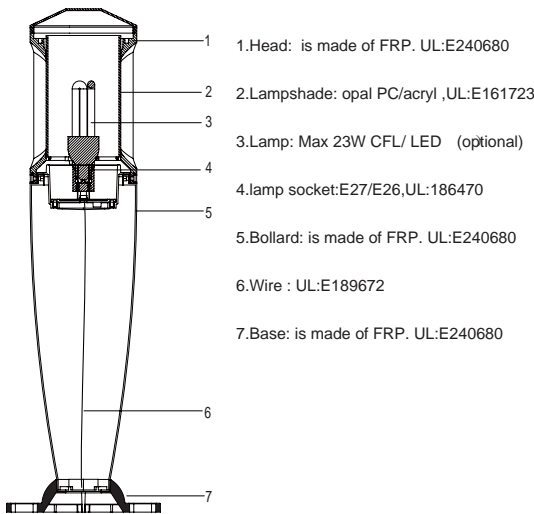

HC9491

Feature

Very High quality for upmarket
 Heavy-duty, die-cast FRP housing, 10 years service life
 High efficiency acrylic refractor, saved 30% lighting

Color	Black	Grey	Dark Bronze	Wood pine	wood walnut	Grey	Dark Bronze	Black	Black	Grey	White	Grey	Dark Bronze	Black
Color code	BK	GY	DB	WP	WW	GY	DB	BK	BK	GY	WH	GY	DB	BK
Model	HC9491.06A		HC9491.08A		HC9491.10A		HC9491.06B		HC9491.08B		HC9491.10B			
Size	Φ180×600mm		Φ180×850mm		Φ180×1116mm		Φ180×650mm		Φ180×830mm		Φ180×1116mm			

Specifications

Voltage: 220-240V/50Hz,110-130V/60Hz

Lamp: Max 23W compact fluorescent(CFL) or 3W/5W/7W/9W Led bulb, Socket:E27/E26

Bollard: Fiberglass-reinforced plastics body, having excellent mechanical strength and bear the causticity.

Mechanical information

Ordering information

Mark: G.W./N.W. include 2kg base bolts and template

MODEL	HEIGHT mm	SOCKET	Max.Watt	LAMP TYPE	CARTON SIZE cm	G.W./N.W. kg/carton	QUANTITIES pcs/20' pcs/40'	
HC9491.06A	600	E27/E26	23W	CFL/LED	27x27x62/1pcs	7/6.5	570	1140
HC9491.08A	850	E27/E26	23W	CFL/LED	27x27x87/1pcs	9/8	400	800
HC9491.10A	1116	E27/E26	23W	CFL/LED	27x27x114/1pcs	10/9	310	620
HC9491.06B	650	E27/E26	23W	CFL/LED	27x27x67/1pcs	8/7	530	1060
HC9491.08B	830	E27/E26	23W	CFL/LED	27x27x85/1pcs	9/8	420	840
HC9491.10B	1116	E27/E26	23W	CFL/LED	27x27x114/1pcs	10/9	310	620