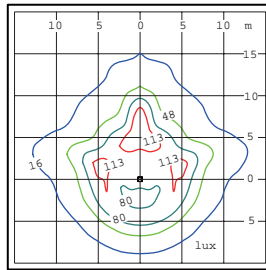

Photometrics

Photometric curve

Lamp:400W MH 44000Lm

TYPE V

Isolux curve

Moughing Height:5m

Isolux curve

Moughing Height:5m

TYPE III

Isolux curve

Moughing Height:9m

TYPE III

Ordering Guide

Luminaire No. - Pole No.

Order No.	HEIGHT mm	Luminaire Ctn. cm	Total Vol m <sup>3</sup>	G.W./N.W. kg/ctn	QUANTITIES 20'/40'
HA152	950	60x60x97/1pcs	0.35	12/9	63/133
HA152-PS05-3.0	4000	60x60x97/1pcs	0.47	42/39	50/108
HA152-PS05-4.0	5000	60x60x97/1pcs	0.51	49/46	46/100
HA152-PS06-3.0	4000	60x60x97/1pcs	0.47	42/39	50/108
HA152-PS06-4.0	5000	60x60x97/1pcs	0.51	52/49	46/100
HA152-PS06-5.0	6000	60x60x97/1pcs	0.55	60/57	44/92
HA152-PS06-6.0	7000	60x60x97/1pcs	0.59	68/65	/88