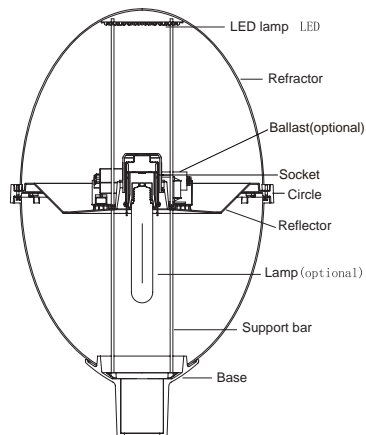

Dimensions

Mechanical

Specification

Application: Urban roads and street , Squares areas,  
Pedestrian areas, Residential areas,Parks

Installing Hight: 3-5m

Mounting:Post-top,suitable for Ø76mmx100mm tenons

35W/45W/65W Compact fluorescent, cap: E27/E26

Input Voltage: 90-270VAC,50-60HZ

Material: FRP, fiber glass body

Circle ,Reflector & Housing:Fiberglass-reinforced  
plastics,excellent mechanical strength and bear thecausticity

Photometrics

Photometric curve

Lamp:400W MH 44000Lm

TYPE V

Isolux curve

Moughing Height:5m

Isolux curve

Moughing Height:5m