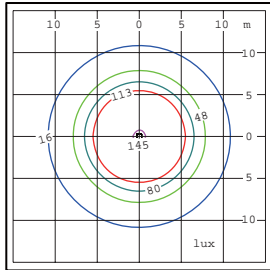

Photometrics

Photometric curve

Lamp:400W MH 44000Lm

TYPE V

Isolux curve

Moughing Height:5m

Isolux curve

Moughing Height:5m

TYPE III

Isolux curve

Moughing Height:9m

TYPE III

Ordering Guide

Luminaire No. - Pole No.

Order No.	HEIGHT mm	Luminaire Ctn. cm	Total Vol m <sup>3</sup>	G.W./N.W. kg/ctn	QUANTITIES 20'/40'
HA152	950	60x60x97/1pcs	0.35	12/9	63/133
HA152-PS05-3.0	4000	60x60x97/1pcs	0.47	42/39	50/108
HA152-PS05-4.0	5000	60x60x97/1pcs	0.51	49/46	46/100
HA152-PS06-3.0	4000	60x60x97/1pcs	0.47	42/39	50/108
HA152-PS06-4.0	5000	60x60x97/1pcs	0.51	52/49	46/100
HA152-PS06-5.0	6000	60x60x97/1pcs	0.55	60/57	44/92
HA152-PS06-6.0	7000	60x60x97/1pcs	0.59	68/65	/88