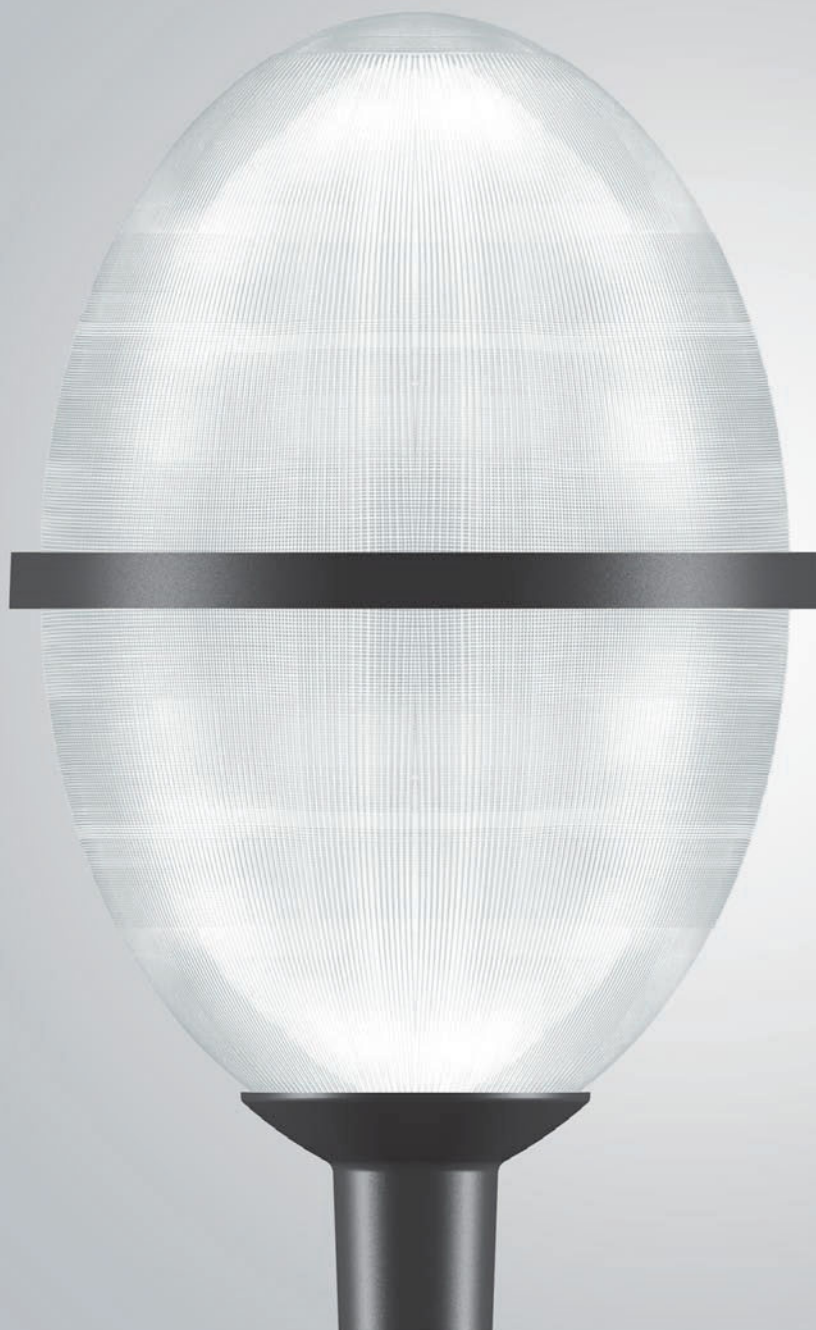

SANDI SERIES

HA152

**Feature**

- Contemporary style area lighting
- Very High quality for upmarket
- Heavy-duty, die-cast FRP housing
- High efficiency acrylic refractor
- Tool-less removable power tray assembly for ease of maintenance
- Available with medium- or mogul-base socket
- Base casting slip fits over a standard 3" O.D. tenon

Dimensions

Mechanical

Specification

Application: Urban roads and street , Squares areas,  
Pedestrian areas, Residential areas,Parks

Installing Hight: 3-5m

Mounting:Post-top,suitable for Ø76mmx100mm tenons

Lamps HID (HPS MH)/ LED bulb / CFL lamps, 30W-400W

70W//150W/250W/400W HPS high pressure sodium, cap:  
E27/E26/E40/E39

70W/150W/250w/400w MH metal halide, cap: E27/E26/  
E40/E39

30W/40w/50W Led bulb, cap: E27/E26/E40/E39

35W/45W/65W Compact fluorescent, cap: E27/E26

Input Voltage: 90-270VAC,50-60HZ

Material: FRP, fiber glass body

Circle ,Reflector & Housing:Fiberglass-reinforced  
plastics,excellent mechanical strength and bear thecausticity