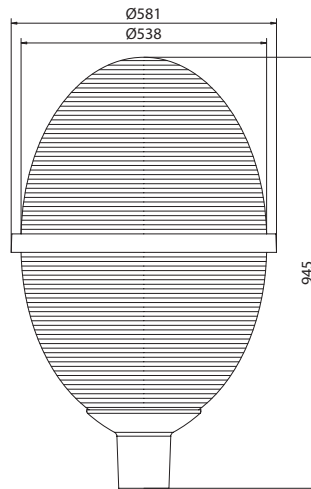

Dimensions

Mechanical

Specification

Application: Urban roads and street , Squares areas,  
Pedestrian areas, Residential areas,Parks

Installing Hight: 3-5m

Mounting:Post-top,suitable for Ø76mmx100mm tenons

35W/45W/65W Compact fluorescent, cap: E27/E26

Input Voltage: 90-270VAC,50-60HZ

Material: FRP, fiber glass body

Circle ,Reflector & Housing:Fiberglass-reinforced  
plastics,excellent mechanical strength and bear thecausticity

Photometrics

Photometric curve

Lamp:400W MH 44000Lm

TYPE V

Isolux curve

Moughing Height:5m

Isolux curve

Moughing Height:5m

TYPE III

Isolux curve

Moughing Height:9m

TYPE III

Ordering Guide

Luminaire No. - Pole No.

Order No.	HEIGHT mm	Luminaire Ctn. cm	Total Vol m <sup>3</sup>	G.W./N.W. kg/ctn	QUANTITIES 20'/40'
HA152	950	60x60x97/1pcs	0.35	12/9	63/133
HA152-PS05-3.0	4000	60x60x97/1pcs	0.47	42/39	50/108
HA152-PS05-4.0	5000	60x60x97/1pcs	0.51	49/46	46/100
HA152-PS06-3.0	4000	60x60x97/1pcs	0.47	42/39	50/108
HA152-PS06-4.0	5000	60x60x97/1pcs	0.51	52/49	46/100
HA152-PS06-5.0	6000	60x60x97/1pcs	0.55	60/57	44/92
HA152-PS06-6.0	7000	60x60x97/1pcs	0.59	68/65	/88