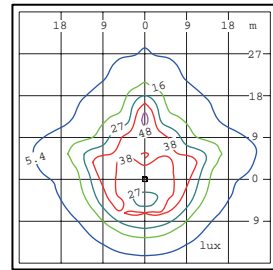

Photometrics

Photometric curve

Lamp:400W MH 44000Lm

TYPE V

Isolux curve

Moughing Height:5m

Isolux curve

Moughing Height:5m

TYPE III

Isolux curve

Moughing Height:9m

TYPE III

Ordering Guide

Luminaire No. - Pole No.

Order No.	HEIGHT mm	Luminaire Ctn. cm	Total Vol m <sup>3</sup>	G.W./N.W. kg/ctn	QUANTITIES 20'/40'
HA152	950	60x60x97/1pcs	0.35	12/9	63/133
HA152-PS05-3.0	4000	60x60x97/1pcs	0.47	42/39	50/108
HA152-PS05-4.0	5000	60x60x97/1pcs	0.51	49/46	46/100
HA152-PS06-3.0	4000	60x60x97/1pcs	0.47	42/39	50/108
HA152-PS06-4.0	5000	60x60x97/1pcs	0.51	52/49	46/100
HA152-PS06-5.0	6000	60x60x97/1pcs	0.55	60/57	44/92
HA152-PS06-6.0	7000	60x60x97/1pcs	0.59	68/65	/88