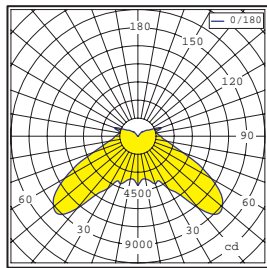

Refractor : High efficiency acrylic refractor,

Color: Standard painting colors is black (BK) ,other colors dark  
grey(GY)(RAL7016),light grey(LG)(RAL7042) are available

Standards:

Isolation degree Class I, IP Rating IP65

Photometrics

Photometric curve

Lamp:400W MH 44000Lm

TYPE V

Isolux curve

Moughing Height:5m

Isolux curve

Moughing Height:5m

TYPE III

Isolux curve

Moughing Height:9m

TYPE III

Ordering Guide

Luminaire No. - Pole No.

Order No.	HEIGHT mm	Luminaire Ctn. cm	Total Vol m <sup>3</sup>	G.W./N.W. kg/ctn	QUANTITIES 20'/40'
HA152	950	60x60x97/1pcs	0.35	12/9	63/133
HA152-PS05-3.0	4000	60x60x97/1pcs	0.47	42/39	50/108
HA152-PS05-4.0	5000	60x60x97/1pcs	0.51	49/46	46/100
HA152-PS06-3.0	4000	60x60x97/1pcs	0.47	42/39	50/108
HA152-PS06-4.0	5000	60x60x97/1pcs	0.51	52/49	46/100
HA152-PS06-5.0	6000	60x60x97/1pcs	0.55	60/57	44/92
HA152-PS06-6.0	7000	60x60x97/1pcs	0.59	68/65	/88