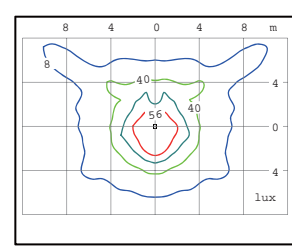

Photometrics

Photometric curve

Lamp:150W HPS 15000Lm

TYPE III

Isolux curve

Moughing Height:4m

Photometric curve

Lamp:70W HPS 6000Lm

TYPE III

Isolux curve

Moughing Height:4m

Ordering Guide

Luminaire No. - Pole No.

| Order No. | HEIGHT mm | Luminaire Ctn. cm | Total Vol m ³ | G.W./N.W. kg/ctn | QUANTITIES 20'/40' |
|----------------------|--------------|----------------------|-----------------------------|---------------------|-----------------------|
| HA156A | 720 | 47x47x77/1pcs | 0.17 | 13/11 | 180/360 |
| HA156A-PS05-3.0 | 3700 | 47x47x77/1pcs | 0.29 | 43/41 | 106/220 |
| HA156A-PS05-4.0 | 4700 | 47x47x77/1pcs | 0.33 | 50/48 | 92/190 |
| HA156A-RTF1-PS05-4.0 | 4600 | 47x47x77/1pcs | 0.49 | 53/51 | 60/124 |
| HA156A-RTF2-PS05-4.0 | 4600 | 47x47x77/1pcs | 0.51 | 69/65 | 58/118 |