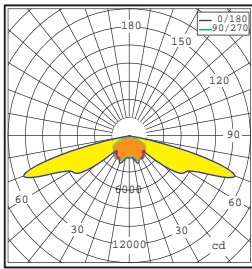

Photometrics

Photometric curve

Lamp:150W HPS 15000Lm

TYPE III

Isolux curve

Moughing Height:4m

Photometric curve

Lamp:70W HPS 6000Lm