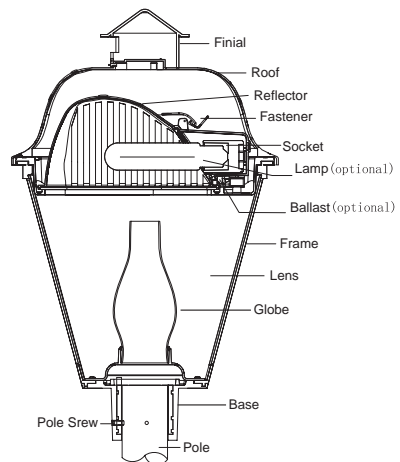

PARI SERIES

HA156A

HA156A

HA156A-PS05-4.0

Feature

- Traditional style area lighting
- Very High quality for upmarket
- Heavy-duty, die-cast FRP housing
- High efficiency acrylic refractor
- Tool-less removable power tray assembly for ease of maintenance
- Available with medium- or mogul-base socket
- Base casting slip fits over a standard 3" O.D. tenon

Dimensions

Mechanical

Specification

Application: Urban roads and street , Squares areas, Pedestrian areas, Residential areas,Parks,Garden

Installing Hight: 3-5m

Mounting : Post-top: suitable for Ø76mmx90mm tenon

Material: FRP, fiber glass body

Roof,Frame,Base & Reflector: Fiberglass-reinforced plastics,excellent mechanical strength and bear the causticity ,vacuum metalizing for the Reflector

Lens : High efficiency Clear acrylic