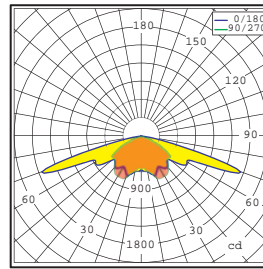

Photometrics

Photometric curve

Lamp:150W HPS 15000Lm

TYPE III

Isolux curve

Moughing Height:4m

Photometric curve

Lamp:70W HPS 6000Lm

TYPE III

Isolux curve

Moughing Height:4m

Ordering Guide

Luminaire No. - Pole No.

| Order No. | HEIGHT mm | Luminaire Ctn. cm | Total Vol m ³ | G.W./N.W. kg/ctn | QUANTITIES 20'/40' |
|----------------------|--------------|----------------------|-----------------------------|---------------------|-----------------------|
| HA156A | 720 | 47x47x77/1pcs | 0.17 | 13/11 | 180/360 |
| HA156A-PS05-3.0 | 3700 | 47x47x77/1pcs | 0.29 | 43/41 | 106/220 |
| HA156A-PS05-4.0 | 4700 | 47x47x77/1pcs | 0.33 | 50/48 | 92/190 |
| HA156A-RTF1-PS05-4.0 | 4600 | 47x47x77/1pcs | 0.49 | 53/51 | 60/124 |
| HA156A-RTF2-PS05-4.0 | 4600 | 47x47x77/1pcs | 0.51 | 69/65 | 58/118 |