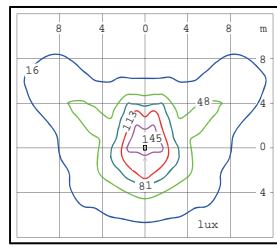

Photometrics

Photometric curve

Lamp:150W HPS 15000Lm

TYPE III

Isolux curve

Moughing Height:4m

Photometric curve

Lamp:70W HPS 6000Lm

TYPE III

Isolux curve

Moughing Height:4m

Ordering Guide

Luminaire No. - Pole No.

| Order No. | HEIGHT mm | Luminaire Ctn. cm | Total Vol m ³ | G.W./N.W. kg/ctn | QUANTITIES 20'/40' |
|----------------------|--------------|----------------------|-----------------------------|---------------------|-----------------------|
| HA156A | 720 | 47x47x77/1pcs | 0.17 | 13/11 | 180/360 |
| HA156A-PS05-3.0 | 3700 | 47x47x77/1pcs | 0.29 | 43/41 | 106/220 |
| HA156A-PS05-4.0 | 4700 | 47x47x77/1pcs | 0.33 | 50/48 | 92/190 |
| HA156A-RTF1-PS05-4.0 | 4600 | 47x47x77/1pcs | 0.49 | 53/51 | 60/124 |
| HA156A-RTF2-PS05-4.0 | 4600 | 47x47x77/1pcs | 0.51 | 69/65 | 58/118 |