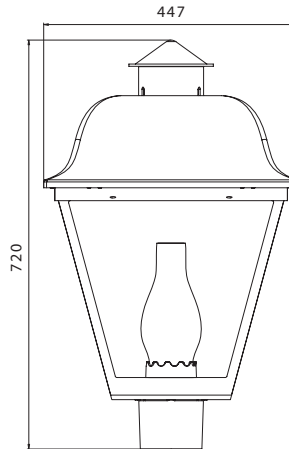

PARI SERIES

HA156A

HA156A

HA156A-PS05-4.0

Feature

- Traditional style area lighting
- Very High quality for upmarket
- Heavy-duty, die-cast FRP housing
- High efficiency acrylic refractor
- Tool-less removable power tray assembly for ease of maintenance
- Available with medium- or mogul-base socket
- Base casting slip fits over a standard 3" O.D. tenon

Dimensions

Mechanical

Specification

Application: Urban roads and street , Squares areas, Pedestrian areas, Residential areas,Parks,Garden

Installing Hight: 3-5m

Mounting : Post-top: suitable for Ø76mmx90mm tenon

TYPE III

Isolux curve

Moughing Height:4m

Ordering Guide

Luminaire No. - Pole No.

| Order No. | HEIGHT mm | Luminaire Ctn. cm | Total Vol m ³ | G.W./N.W. kg/ctn | QUANTITIES 20'/40' |
|----------------------|--------------|----------------------|-----------------------------|---------------------|-----------------------|
| HA156A | 720 | 47x47x77/1pcs | 0.17 | 13/11 | 180/360 |
| HA156A-PS05-3.0 | 3700 | 47x47x77/1pcs | 0.29 | 43/41 | 106/220 |
| HA156A-PS05-4.0 | 4700 | 47x47x77/1pcs | 0.33 | 50/48 | 92/190 |
| HA156A-RTF1-PS05-4.0 | 4600 | 47x47x77/1pcs | 0.49 | 53/51 | 60/124 |
| HA156A-RTF2-PS05-4.0 | 4600 | 47x47x77/1pcs | 0.51 | 69/65 | 58/118 |