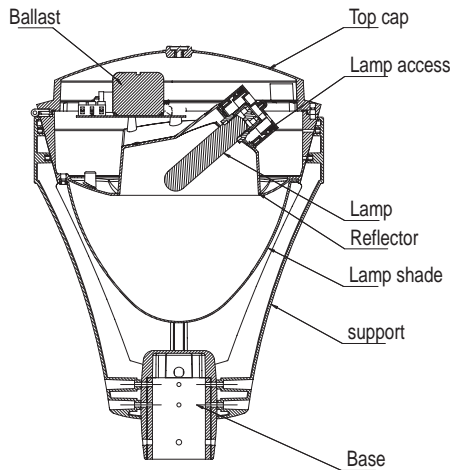

**Material:** FRP, fiber glass body

Lighting body: Fiberglass-reinforced plastics,excellent mechanical strength and bear the causticity

Globe : High efficiency acrylic refractor

Color: Standard colors is black (BK) ,dark grey(RAL7016), light grey(RAL7042), other colors are available

**Standards:**

Isolation degree Class I, IP Rating(optical) IP65

**Mechanical**

**Dimensions**

HA373

**Photometrics**

**Photometric curve**

Lamp:70W HPS 6000Lm

**Isolux curve**

Mouthing Height:4m

**Photometric curve**

Lamp:100W HPS 15000Lm

**Isolux curve**

Mouthing Height:4m

HA373-PS12-3.0

Ordering Information