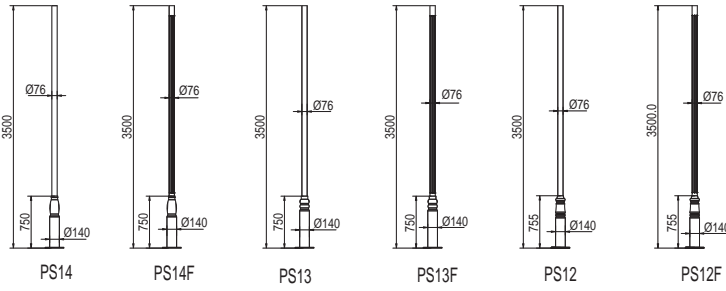

**Standards:**

Isolation degree Class I, IP Rating(optical) IP65

**Mechanical**

**Dimensions**

HA373

**Photometrics**

**Photometric curve**

Lamp:70W HPS 6000Lm

**Isolux curve**

Mouthing Height:4m

**Photometric curve**

Lamp:100W HPS 15000Lm

**Isolux curve**

Mouthing Height:4m

HA373-PS12-3.0

Ordering Information

Order No.	Lamp Wattage	Lamp Socket	Install Height(m)	Gross / Net Weight(kg)	Dimension L*W*H(cm)	Packing size(cm)	QTY 20'/40'GP
HA373	MAX 70W	E27	3m-5m	7 / 6	42.5x42.5X62	45x45x65	195/390

Pole config