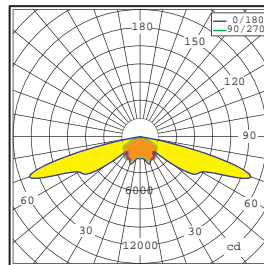

**Material:** FRP, fiber glass body

Lighting body: Fiberglass-reinforced plastics,excellent mechanical strength and bear the causticity

Globe : High efficiency acrylic refractor

Color: Standard colors is black (BK) ,dark grey(RAL7016), light grey(RAL7042), other colors are available

**Standards:**

Isolation degree Class I, IP Rating(optical) IP65

**Mechanical**

**Dimensions**

HA373

**Photometrics**

**Photometric curve**

Lamp:70W HPS 6000Lm

**Isolux curve**

Mouthing Height:4m

**Photometric curve**

Lamp:100W HPS 15000Lm

**Isolux curve**

Mouthing Height:4m

HA373-PS12-3.0

Ordering Information