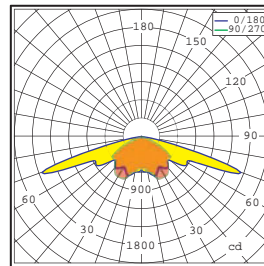

**Material:** FRP, fiber glass body

Lighting body: Fiberglass-reinforced plastics,excellent mechanical strength and bear the causticity

Globe : High efficiency acrylic refractor

Color: Standard colors is black (BK) ,dark grey(RAL7016), light grey(RAL7042), other colors are available

**Standards:**

Isolation degree Class I, IP Rating(optical) IP65

**Mechanical**

**Dimensions**

HA373

**Photometrics**

**Photometric curve**

Lamp:70W HPS 6000Lm

**Isolux curve**

Mouthing Height:4m

**Photometric curve**

Lamp:100W HPS 15000Lm

**Isolux curve**

Mouthing Height:4m

HA373-PS12-3.0

Ordering Information