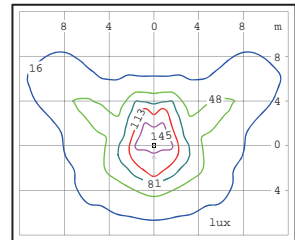

**Isolux curve**

Mouthing Height:4m

**Photometric curve**

Lamp:100W HPS 15000Lm

**Isolux curve**

Mouthing Height:4m

HA373-PS12-3.0

Ordering Information

Order No.	Lamp Wattage	Lamp Socket	Install Height(m)	Gross / Net Weight(kg)	Dimension L*W*H(cm)	Packing size(cm)	QTY 20'/40'GP
HA373	MAX 70W	E27	3m-5m	7 / 6	42.5x42.5X62	45x45x65	195/390

Pole config