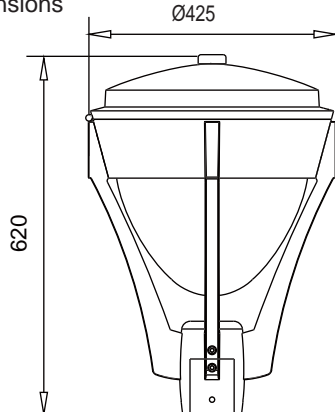

HA373-PS12-3.0

**Specification**

**Application:** Urban roads and street , Squares areas, Pedestrian areas, Residential areas,Parks,Garden

**Installing Height:** 3-5m

**Mounting :** Post top,suitable for dia 76mmx90mm pole

**Standards:**

Isolation degree Class I, IP Rating(optical) IP65

**Mechanical**

**Dimensions**

HA373

**Photometrics**

**Photometric curve**

Lamp:70W HPS 6000Lm

**Isolux curve**

Mouthing Height:4m

**Photometric curve**

Lamp:100W HPS 15000Lm

**Isolux curve**

Mouthing Height:4m

HA373-PS12-3.0

Ordering Information

Order No.	Lamp Wattage	Lamp Socket	Install Height(m)	Gross / Net Weight(kg)	Dimension L*W*H(cm)	Packing size(cm)	QTY 20'/40'GP
HA373	MAX 70W	E27	3m-5m	7 / 6	42.5x42.5X62	45x45x65	195/390

Pole config