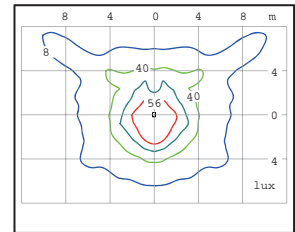

**Standards:**

Isolation degree Class I, IP Rating(optical) IP65

**Mechanical**

**Dimensions**

HA373

**Photometrics**

**Photometric curve**

Lamp:70W HPS 6000Lm

**Isolux curve**

Mouthing Height:4m

**Photometric curve**

Lamp:100W HPS 15000Lm

**Isolux curve**

Mouthing Height:4m

HA373-PS12-3.0

Ordering Information