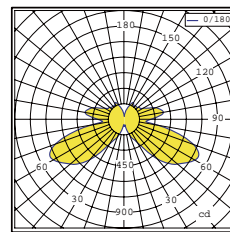

Photometrics

Photometric curve

Lamp:50W LED 5000Lm

Specification

- Application:** Urban roads and street , Squares areas, Pedestrian areas, Residential areas,Parks
- Installing Hight:** 3-5m
- Mounting :** Post-top: suitable for Ø76mmx60mm tenon
- Lamps:** HID (HPS MH)/ LED bulb / CFL lamps, 30W-150W  
70W/150W HPS high pressure sodium, cap: E27/E26/E40/E39  
70W/150W MH metal halide, cap: E27/E26/E40/E39  
30W/40w/50W Led bulb, cap: E27/E26/E40/E39  
35W/45W/65W Compact fluorescent, cap: E27/E26
- Input Voltage:** 90-270VAC,50-60HZ
- Material:** Aluminium body  
Housing: Die cast aluminium, Powder coating  
Globe : High efficiency acrylic refractor
- Color:** Standard color are Black,Dark grey RAL7016 or Light grey RAL 7042 ,other colors are available
- Standards:**  
Isolation degree Class I, IP Rating IP65

Photometrics

Photometric curve

Lamp:50W LED 5000Lm

Specification

**Application:** Urban roads and street , Squares areas, Pedestrian areas, Residential areas,Parks

**Installing Hight:** 3-5m

**Mounting :** Post-top: suitable for Ø76mmx60mm tenon