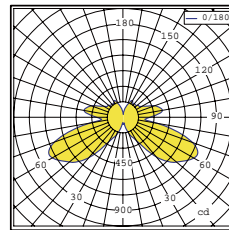

Photometrics

Photometric curve

Lamp:50W LED 5000Lm

Specification

- Application:** Urban roads and street , Squares areas, Pedestrian areas, Residential areas,Parks
- Installing Hight:** 3-5m
- Mounting :** Post-top: suitable for Ø76mmx60mm tenon
- Lamps:** HID (HPS MH)/ LED bulb / CFL lamps, 30W-150W  
70W/150W HPS high pressure sodium, cap: E27/E26/E40/E39  
70W/150W MH metal halide, cap: E27/E26/E40/E39  
30W/40w/50W Led bulb, cap: E27/E26/E40/E39  
35W/45W/65W Compact fluorescent, cap: E27/E26
- Input Voltage:** 90-270VAC,50-60HZ
- Material:** Aluminium body  
Housing: Die cast aluminium, Powder coating  
Globe : High efficiency acrylic refractor
- Color:** Standard color are Black,Dark grey RAL7016 or Light grey RAL 7042 ,other colors are available
- Standards:**  
Isolation degree Class I, IP Rating IP65

Photometrics

Photometric curve

Lamp:50W LED 5000Lm

Specification

**Application:** Urban roads and street , Squares areas, Pedestrian areas, Residential areas,Parks

**Installing Hight:** 3-5m

**Mounting :** Post-top: suitable for Ø76mmx60mm tenon