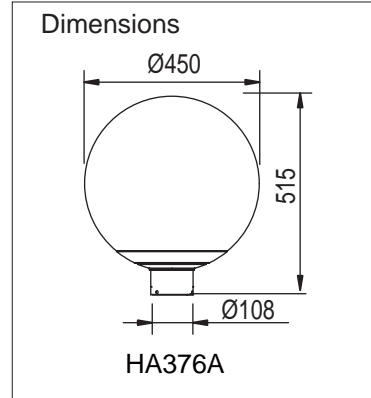

Photometrics

Photometric curve

Lamp:50W LED 5000Lm

Specification

- Application:** Urban roads and street , Squares areas, Pedestrian areas, Residential areas,Parks
- Installing Hight:** 3-5m
- Mounting :** Post-top: suitable for Ø76mmx60mm tenon
- Lamps:** HID (HPS MH)/ LED bulb / CFL lamps, 30W-150W  
70W/150W HPS high pressure sodium, cap: E27/E26/E40/E39  
70W/150W MH metal halide, cap: E27/E26/E40/E39  
30W/40w/50W Led bulb, cap: E27/E26/E40/E39  
35W/45W/65W Compact fluorescent, cap: E27/E26
- Input Voltage:** 90-270VAC,50-60HZ
- Material:** Aluminium body  
Housing: Die cast aluminium, Powder coating  
Globe : High efficiency acrylic refractor
- Color:** Standard color are Black,Dark grey RAL7016 or Light grey RAL 7042 ,other colors are available
- Standards:**  
Isolation degree Class I, IP Rating IP65

Photometrics

Photometric curve

Lamp:50W LED 5000Lm

Specification

**Application:** Urban roads and street , Squares areas, Pedestrian areas, Residential areas,Parks

**Installing Hight:** 3-5m

**Mounting :** Post-top: suitable for Ø76mmx60mm tenon