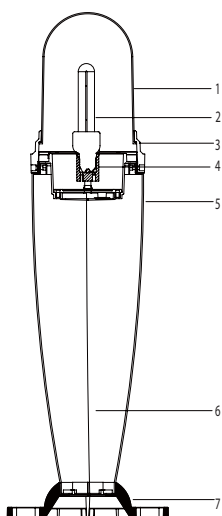

Feature

Very High quality for upmarket
 Heavy-duty, die-cast FRP housing, 10 years service life
 High efficiency glass refractor with top aluminium reflector,saved 30% lighting

Color	Black	Grey	Dark Bronze	Wood pine	wood walnut	Grey	Dark Bronze	Black	Black	Grey	White	Grey	Dark Bronze	Black
Color code	BK	GY	DB	WP	WW	GY	DB	BK	BK	GY	WH	GY	DB	BK
Model	HC9701.06A		HC9701.08A		HC9701.10A		HC9701.06B		HC9701.08B		HC9701.10B			
Size	Φ180×550mm		Φ180×800mm		Φ180×1066mm		Φ180×600mm		Φ180×800mm		Φ180×1066mm			

Lamp: Max 70W high pressure sodium(HPS) or metal halide(MH),or Max 23W compact fluorescent(CFL). or 3W /5W/7W/9W LED bulb, Socket: E27/E26

Bollard: Fiberglass-reinforced plastics body,having excellent mechanical strength and bear the causticity.

Mechanical information

- 1.Lampshade: Clear PC/acryl refractor, UL:E161723
- 2.Lamp: Max 23W CFL/LED
- 3.Lampshade fixed: is made of FRP. UL:E240680
- 4.lamp socket:E27/E26,UL:186470
- 5.Bollard: is made of FRP. UL:E240680
- 7.Wire : UL:E189672
- 8.Base: is made of FRP. UL:E240680

Ordering information

Mark: Weight not include 2kg anchor bolts and template

Order No.	Lamp Wattage	Lamp Socket	Install Height	Gross/ Net Weight	Dimension L*W*H(cm)	Packing size(cm)	QTY(pcs) 20'/40'GP
HC9701.06A	MAX 23W	E27/E26	565mm	5kg /4kg	23x23x57	27x27x59	640/1280
HC9701.08A	MAX 70W	E27/E26	815mm	6kg /5kg	26x26x82	27x27x84	430/860
HC9701.10A	MAX 70W	E27/E26	1080mm	7kg /6kg	26x26x108	27x27x111	330/660
HC9701.06B	MAX 70W	E27/E26	615mm	5kg /4kg	26x26x62	27x27x64	570/1140
HC9701.08B	MAX 70W	E27/E26	815mm	6kg /5kg	26x26x82	27x27x84	430/860
HC9701.10B	MAX 70W	E27/E26	1080mm	7kg /6kg	26x26x108	27x27x111	330/660