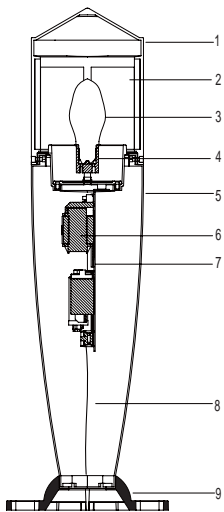

**Specifications**

**Application:** Parks, Gardens, Squares areas, Plazas, Residential areas, Walkways, Pathway, Driveway, Entrance

**Mounting:** Base mounts onto foundation with four (4) 12mm x 250mm anchor bolts

**Voltage:** 220-240V/50Hz, 110-130V/60Hz

**Lamp:** Max 70W high pressure sodium(HPS) or metal halide(MH), or Max 23W compact fluorescent(CFL). or 3W /5W/7W/9W LED bulb, Socket: E27/E26

**Bollard:** Fiberglass-reinforced plastics body, having excellent mechanical strength and bear the causticity.

**Mechanical information**

1. Head: is made of FRP. UL:E240680
2. Lampshade: clear PC/acryl refractor, UL:E161723
3. Lamp: Max 23W CFL/LED or Max 70W HPS/MH (optional)
4. lamp socket: E27/E26, UL:186470
5. Bollard: is made of FRP. UL:E240680
6. Ballast module (optional)
7. Ballast board : Steel (optional)
8. Wire : UL:E189672
9. Base: is made of FRP. UL:E240680

**Ordering information**

Mark: Weight not include 2kg anchor bolts and template

Order No.	Lamp Wattage	Lamp Socket	Install Height	Gross/ Net Weight	Dimension L*W*H(cm)	Packing size(cm)	QTY(pcs) 20'/40'GP
HC9903.06A	MAX 23W	E27/E26	550mm	5kg /4kg	23x23x55	27x27x57	640/1280
HC9903.08A	MAX 70W	E27/E26	800mm	6kg /5kg	26x26x80	27x27x82	430/860
HC9903.10A	MAX 70W	E27/E26	1066mm	7kg /6kg	26x26x107	27x27x109	330/660
HC9903.06B	MAX 70W	E27/E26	600mm	5kg /4kg	26x26x60	27x27x62	570/1140
HC9903.08B	MAX 70W	E27/E26	800mm	6kg /5kg	26x26x80	27x27x82	430/860
HC9903.10B	MAX 70W	E27/E26	1066mm	7kg /6kg	26x26x107	27x27x109	330/660