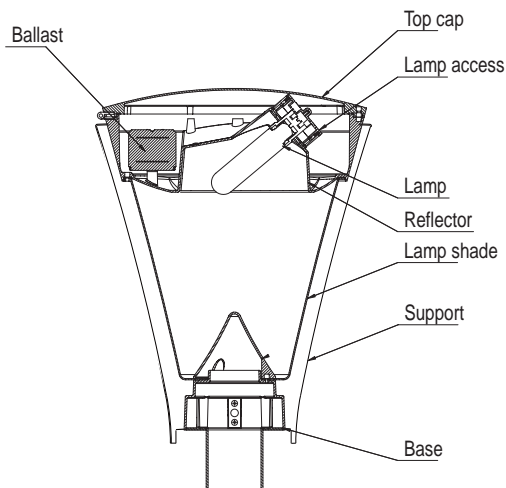

**Material:** FRP, fiber glass body

Lighting body: Fiberglass-reinforced plastics,excellent mechanical strength and bear the causticity

Globe : High efficiency acrylic refractor

Color: Standard colors is black (BK) ,dark grey(RAL7016), light grey(RAL7042), other colors are available

**Standards:**

Isolation degree Class I, IP Rating(optical) IP65

Release screw A, open the top cap to change ballast. and rotate the accessor B to change the lamp.

**Mechanical**

**Dimensions**

**Photometrics**

**Photometric curve**

Lamp:70W HPS 6000Lm

**Isolux curve**

Mouthing Height:4m

**Photometric curve**

Lamp:100W HPS 15000Lm

**Isolux curve**

Mouthing Height:4m