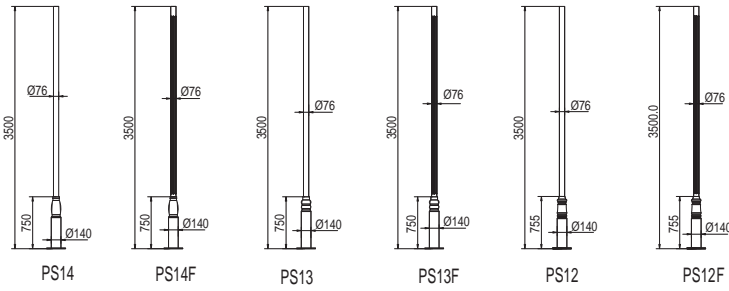

**Standards:**

Isolation degree Class I, IP Rating(optical) IP65

Release screw A, open the top cap to change ballast. and rotate the accessor B to change the lamp.

**Mechanical**

**Dimensions**

**Photometrics**

**Photometric curve**

Lamp:70W HPS 6000Lm

**Isolux curve**

Mouthing Height:4m

**Photometric curve**

Lamp:100W HPS 15000Lm

**Isolux curve**

Mouthing Height:4m

HA372

Ordering Information

Order No.	Lamp Wattage	Lamp Socket	Install Height(m)	Gross / Net Weight(kg)	Dimension L*W*H(cm)	Packing size(cm)	QTY 20'/40'GP
HA372	MAX 70W	E27	3m-5m	6 / 5	44.5x42X70	47x45x73	180/360