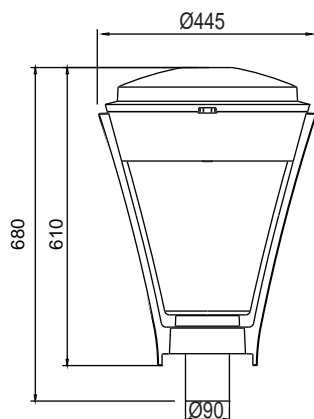

**Standards:**

Isolation degree Class I, IP Rating(optical) IP65

Release screw A, open the top cap to change ballast. and rotate the accessor B to change the lamp.

**Mechanical**

**Dimensions**

**Photometrics**

**Photometric curve**

Lamp:70W HPS 6000Lm

**Isolux curve**

Mouthing Height:4m

**Photometric curve**

Lamp:100W HPS 15000Lm

**Isolux curve**

Mouthing Height:4m

HA372

Ordering Information

Order No.	Lamp Wattage	Lamp Socket	Install Height(m)	Gross / Net Weight(kg)	Dimension L*W*H(cm)	Packing size(cm)	QTY 20'/40'GP
HA372	MAX 70W	E27	3m-5m	6 / 5	44.5x42X70	47x45x73	180/360