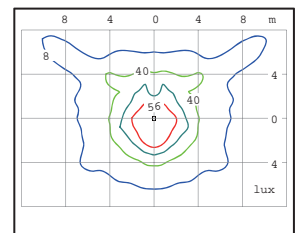

**Standards:**

Isolation degree Class I, IP Rating(optical) IP65

Release screw A, open the top cap to change ballast. and rotate the accessor B to change the lamp.

**Mechanical**

**Dimensions**

**Photometrics**

**Photometric curve**

Lamp:70W HPS 6000Lm

**Isolux curve**

Mouthing Height:4m

**Photometric curve**

Lamp:100W HPS 15000Lm

**Isolux curve**

Mouthing Height:4m