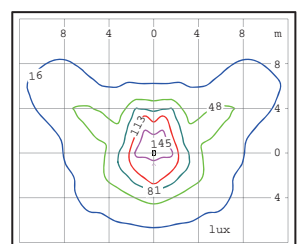

**Photometric curve**

Lamp:70W HPS 6000Lm

**Isolux curve**

Mouthing Height:4m

**Photometric curve**

Lamp:100W HPS 15000Lm

**Isolux curve**

Mouthing Height:4m

HA372

Ordering Information

Order No.	Lamp Wattage	Lamp Socket	Install Height(m)	Gross / Net Weight(kg)	Dimension L*W*H(cm)	Packing size(cm)	QTY 20'/40'GP
HA372	MAX 70W	E27	3m-5m	6 / 5	44.5x42X70	47x45x73	180/360