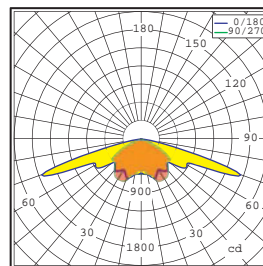

**Standards:**

Isolation degree Class I, IP Rating(optical) IP65

Release screw A, open the top cap to change ballast. and rotate the accessor B to change the lamp.

**Mechanical**

**Dimensions**

**Photometrics**

**Photometric curve**

Lamp:70W HPS 6000Lm

**Isolux curve**

Mouthing Height:4m

**Photometric curve**

Lamp:100W HPS 15000Lm

**Isolux curve**

Mouthing Height:4m