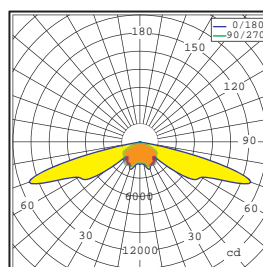

**Photometric curve**

Lamp:70W HPS 6000Lm

**Isolux curve**

Mouthing Height:4m

**Photometric curve**

Lamp:100W HPS 15000Lm

**Isolux curve**

Mouthing Height:4m

HA372

Ordering Information

Order No.	Lamp Wattage	Lamp Socket	Install Height(m)	Gross / Net Weight(kg)	Dimension L*W*H(cm)	Packing size(cm)	QTY 20'/40'GP
HA372	MAX 70W	E27	3m-5m	6 / 5	44.5x42X70	47x45x73	180/360