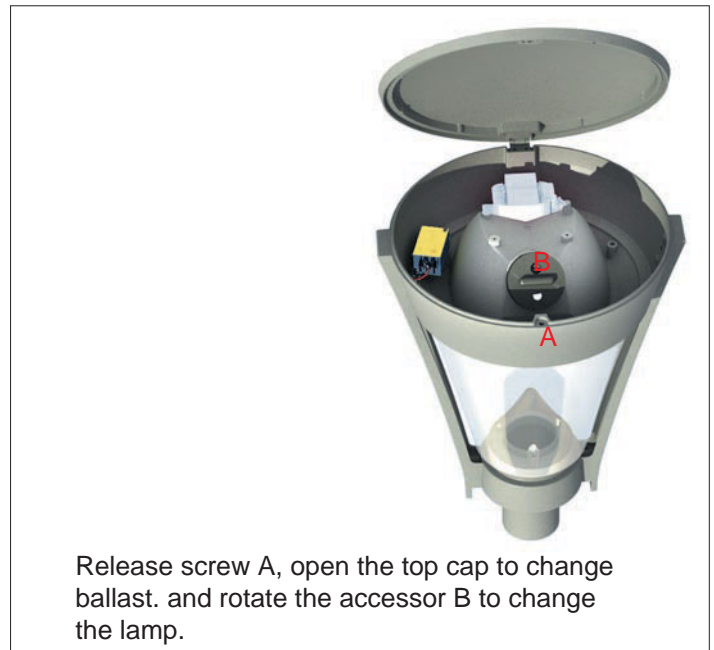

**Material:** FRP, fiber glass body

Lighting body: Fiberglass-reinforced plastics,excellent mechanical strength and bear the causticity

Globe : High efficiency acrylic refractor

Color: Standard colors is black (BK) ,dark grey(RAL7016), light grey(RAL7042), other colors are available

**Standards:**

Isolation degree Class I, IP Rating(optical) IP65

Release screw A, open the top cap to change ballast. and rotate the accessor B to change the lamp.

**Mechanical**

**Dimensions**

**Photometrics**