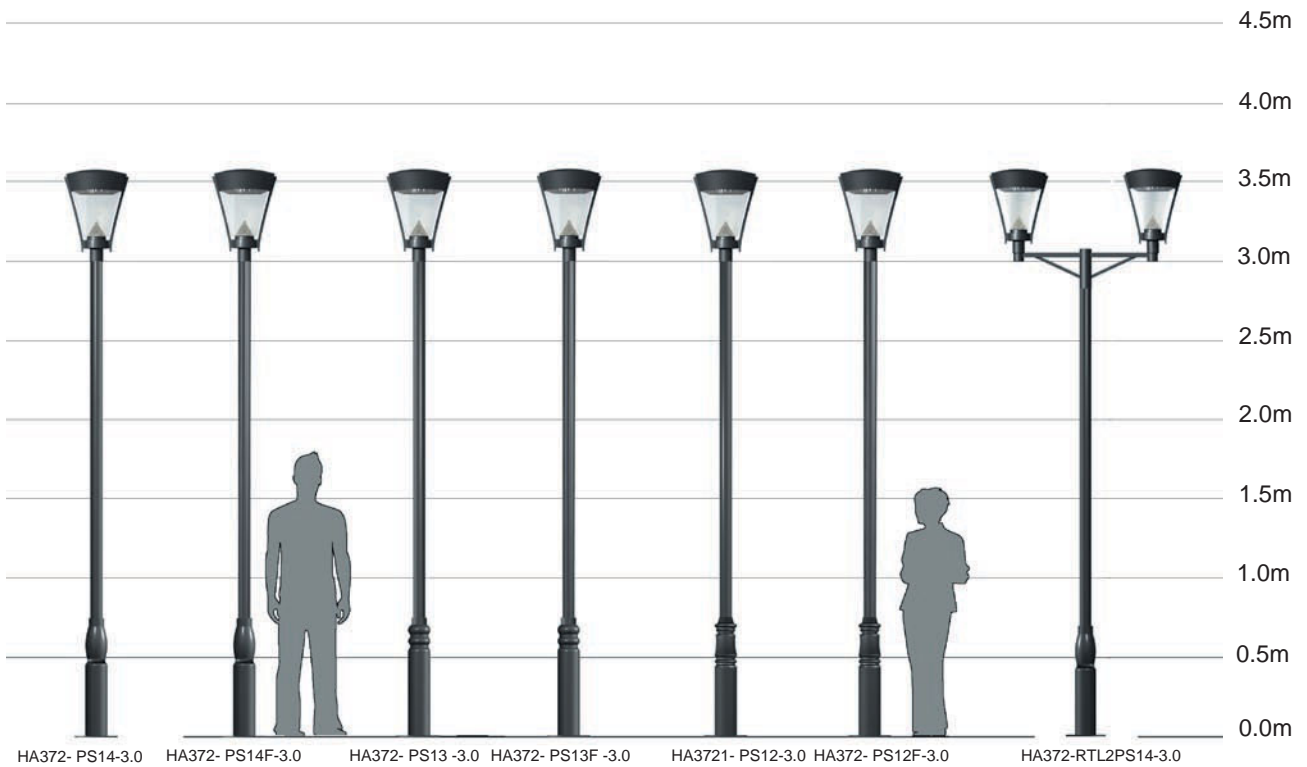

Pole config

HA372-PS14-3.0 HA372-PS14F-3.0 HA372-PS13-3.0 HA372-PS13F-3.0 HA3721-PS12-3.0 HA372-PS12F-3.0 HA372-RTL2PS14-3.0