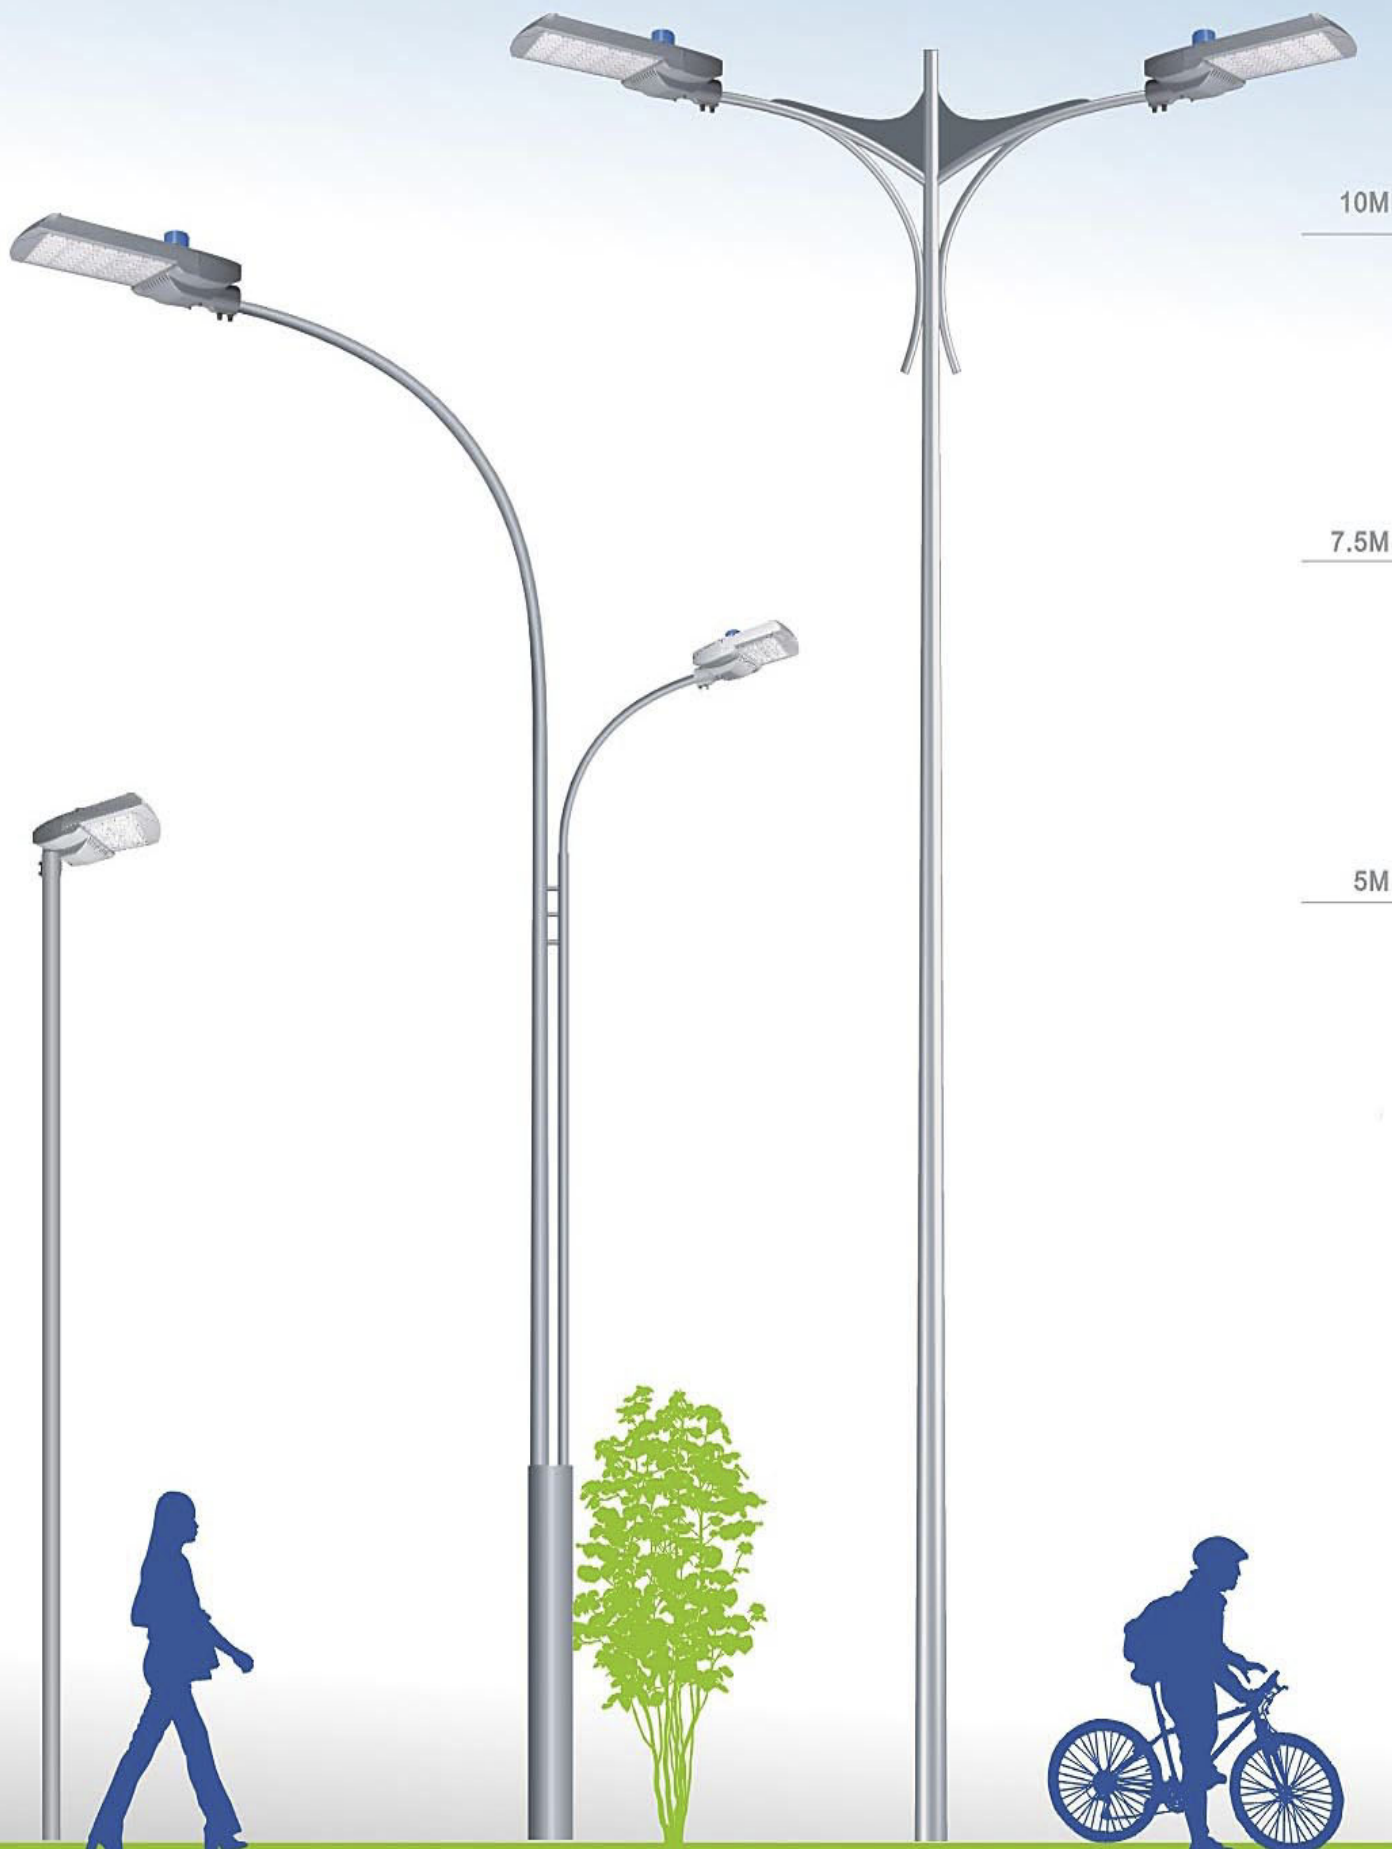

Jioner HL721 Series LED Luminaire

Feature

Contemporary Led street lighting

Very high quality for upmarket

High efficiency acrylic refractor

High quality led chip and Driver, 5 years warranty

Changable units for ease of more wattage and maintenance

Product benefits

Product series

Poles config

Specifications

Application: Roads and highways, Urban roads and street, Squares areas, Pedestrian areas, Parks

Installing Hight: 3-12m

Mounting : Side-entry, Ø60mm x120mm spigot

LED Driver Brand: MEAN WELL, MOSO, INVENTRONICS

Color Temperature(CCT): 3000K, 4000K, 5000K, 6500K

Color Rendering Index(CRI): Ra>70

Beam Angel: 120x60°

Working Temperature: -40°C to 50°C

Working Lifetime: 50000 hours

Material: Aluminium body,

Body: Die cast aluminium, polyster powder coating.

Heat sink: 6063 extrude aluminium

lens: High efficiency acrylic refractor

Color: Standard colors is black (BK), dark grey(GY)(RAL7016),