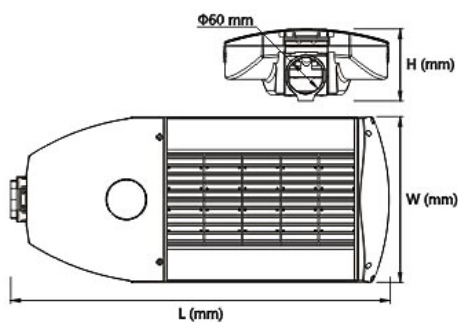

Specifications

Application: Roads and highways, Urban roads and street, Squares areas, Pedestrian areas, Parks

Installing Hight: 3-12m

Mounting : Side-entry, Ø60mm x120mm spigot

Lamps: LED modules, LEDM-22(30pcs), LEDM-23(14pcs)

Lamp wattage: 20W-280W

Input Voltage: 90-305V AC, 50/60HZ, or 12V/24V DC

Power Factor: >0.9

Luminous Flux: >100lm/W

LED Chips Brand: CREE, OSRAM, Philips, Bridgelux

LED Driver Brand: MEAN WELL, MOSO, INVENTRONICS

Color Temperature(CCT): 3000K, 4000K, 5000K, 6500K

Color Rendering Index(CRI): Ra>70

Beam Angel: 120x60°

Working Temperature: -40°C to 50°C

Working Lifetime: 50000 hours

Material: Aluminium body,

Body: Die cast aluminium, polyster powder coating.

Heat sink: 6063 extrude aluminium

lens: High efficiency acrylic refractor

Color: Standard colors is black (BK), dark grey(GY)(RAL7016),

light grey(LG)(RAL7042), silver grey(SG), White(WH),

other colors are available

Standard:

Isolation degree Class I, IP Rating(optical) IP65

Dimension

Model	L	W	H	Power
HL721-1	430	315	135	20W-30W
HL721-2	500	315	135	40W-70W
HL721-3	578	315	135	80W-100W
HL721-4	650	315	135	120W-140W
HL721-5	720	315	135	150W-160W
HL721-6	800	315	135	180W-200W
HL721-7	870	315	135	210W-240W
HL721-8	940	315	135	240W-280W

Photometrics