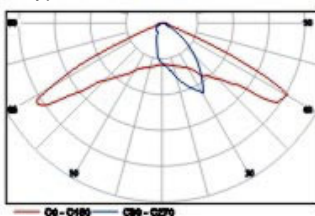

Photometrics

TypeI Photometric curve