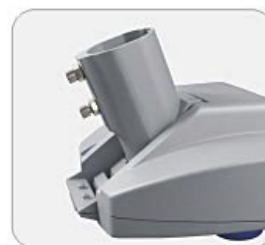

Jioner HL721 Series LED Luminaire

Feature

Contemporary Led street lighting

Very high quality for upmarket

High efficiency acrylic refractor

High quality led chip and Driver, 5 years warranty

Changable units for ease of more wattage and maintenance

Product benefits

Product series

Poles config

Specifications

Application: Roads and highways, Urban roads and street, Squares areas, Pedestrian areas, Parks

Installing Hight: 3-12m

Mounting : Side-entry, Ø60mm x120mm spigot

Material: Aluminium body,

Body: Die cast aluminium, polyster powder coating.

Heat sink: 6063 extrude aluminium

lens: High efficiency acrylic refractor

Color: Standard colors is black (BK), dark grey(GY)(RAL7016),