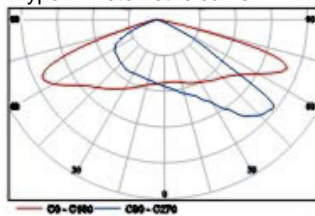

TypeII Photometric curve