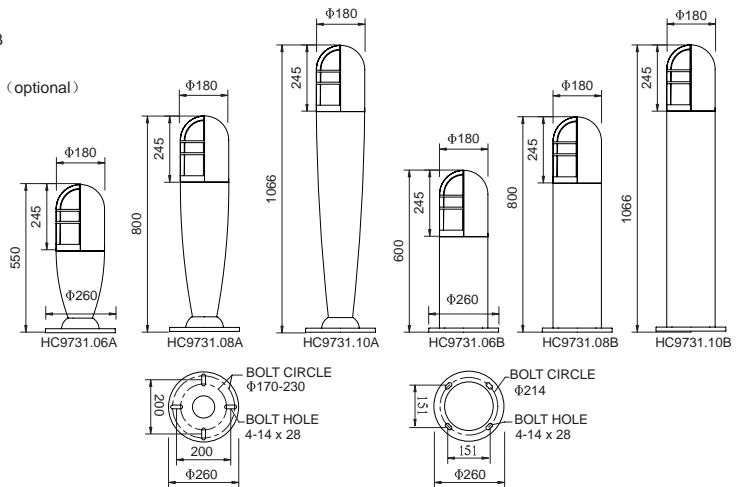

HC9731

Feature

Very High quality for upmarket  
 Heavy-duty, die-cast FRP housing, 10 years service life  
 High efficiency acrylic refractor, saved 30% lighting

Color	Black	Grey	Dark Bronze	Wood pine	wood walnut	Grey	Dark Bronze	Black	Black	Grey	White	Grey	Dark Bronze	Black
Color code	BK	GY	DB	WP	WW	GY	DB	BK	BK	GY	WH	GY	DB	BK
Model	HC9731.06A		HC9731.08A		HC9731.10A		HC9731.06B		HC9731.08B		HC9731.10B			
Size	Φ180×550mm		Φ180×800mm		Φ180×1066mm		Φ180×600mm		180×800mm		Φ180×1066mm			

**Specifications**

**Application:** Parks, Gardens, Squares areas, Plazas, Residential areas, Walkways, Pathway, Driveway, Entrance

**Mounting:** Base mounts onto foundation with four (4) 12mm x 250mm anchor bolts

**Voltage:** 220-240V/50Hz, 110-130V/60Hz

**Lamp:** Max 70W high pressure sodium(HPS) or metal halide(MH), or Max 23W compact fluorescent(CFL). or 3W /5W/7W/9W LED bulb, Socket: E27/E26

**Bollard:** Fiberglass-reinforced plastics body, having excellent mechanical strength and bear the causticity.

**Mechanical information**

**Ordering information**

Mark: Weight not include 2kg anchor bolts and template

Order No.	Lamp Wattage	Lamp Socket	Install Height	Gross/ Net Weight	Dimension L*W*H(cm)	Packing size(cm)	QTY(pcs) 20'/40'GP
HC9731.06A	MAX 23W	E27/E26	550mm	5kg /4kg	23x23x55	27x27x57	640/1280
HC9731.08A	MAX 70W	E27/E26	800mm	6kg /5kg	26x26x80	27x27x82	430/860
HC9731.10A	MAX 70W	E27/E26	1066mm	7kg /6kg	26x26x107	27x27x109	330/660
HC9731.06B	MAX 70W	E27/E26	600mm	5kg /4kg	26x26x60	27x27x62	570/1140
HC9731.08B	MAX 70W	E27/E26	800mm	6kg /5kg	26x26x80	27x27x82	430/860
HC9731.10B	MAX 70W	E27/E26	1066mm	7kg /6kg	26x26x107	27x27x109	330/660