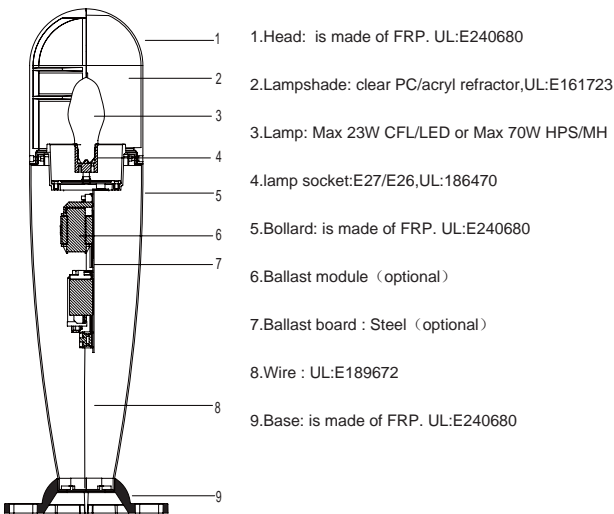

**Specifications**

**Application:** Parks, Gardens, Squares areas, Plazas, Residential areas, Walkways, Pathway, Driveway, Entrance

**Mounting:** Base mounts onto foundation with four (4) 12mm x 250mm anchor bolts

**Voltage:** 220-240V/50Hz, 110-130V/60Hz

**Lamp:** Max 70W high pressure sodium(HPS) or metal halide(MH), or Max 23W compact fluorescent(CFL). or 3W /5W/7W/9W LED bulb, Socket: E27/E26

**Bollard:** Fiberglass-reinforced plastics body, having excellent mechanical strength and bear the causticity.

**Mechanical information**

**Ordering information**

Mark: Weight not include 2kg anchor bolts and template

Order No.	Lamp Wattage	Lamp Socket	Install Height	Gross/ Net Weight	Dimension L*W*H(cm)	Packing size(cm)	QTY(pcs) 20'/40'GP
HC9731.06A	MAX 23W	E27/E26	550mm	5kg /4kg	23x23x55	27x27x57	640/1280
HC9731.08A	MAX 70W	E27/E26	800mm	6kg /5kg	26x26x80	27x27x82	430/860
HC9731.10A	MAX 70W	E27/E26	1066mm	7kg /6kg	26x26x107	27x27x109	330/660
HC9731.06B	MAX 70W	E27/E26	600mm	5kg /4kg	26x26x60	27x27x62	570/1140
HC9731.08B	MAX 70W	E27/E26	800mm	6kg /5kg	26x26x80	27x27x82	430/860
HC9731.10B	MAX 70W	E27/E26	1066mm	7kg /6kg	26x26x107	27x27x109	330/660