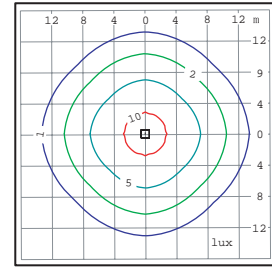

Mounting

Post-top: suitable for 76mmx90mm tenons

Photometrics

Photometric curve

Lamp:150W HPS 15000Lm

TYPE V

Isolux curve

Mouthing Height:4m

Photometric curve

Lamp:70W HPS 6000Lm

TYPE V

Isolux curve

Mouthing Height:4m

Ordering Guide

Luminaire No. - Pole No.

Order No.	HEIGHT mm	Luminaire Ctn. cm	Total Vol m ³	G.W./N.W. kg/ctn	QUANTITIES 20'/40'
HA259	1020	33x33x105/1pcs	0.11	12/10	238/476
HA259-PS05-3.0	4000	33x33x105/1pcs	0.23	42/40	104/224
HA259-PS05-4.0	5000	33x33x105/1pcs	0.27	55/47	88/190
HA259-PS06-3.0	4000	33x33x105/1pcs	0.23	48/40	104/224
HA259-PS06-4.0	5000	33x33x105/1pcs	0.27	52/50	88/190
HA259X	1020	33x33x105,78x78x18	0.15	14/12	120/240
HA259X-PS05-3.0	4000	33x33x105,78x78x18	0.27	44/42	80/160
HA259X-PS05-4.0	5000	33x33x105,78x78x18	0.31	51/49	70/150
HA259X-PS06-3.0	4000	33x33x105,78x78x18	0.27	44/42	80/160
HA259X-PS06-4.0	5000	33x33x105,78x78x18	0.31	54/52	70/150