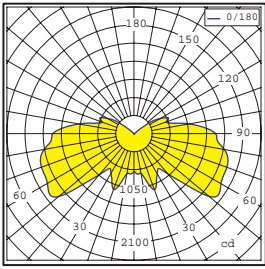

Photometrics

Photometric curve

Lamp:150W HPS 15000Lm

TYPE V