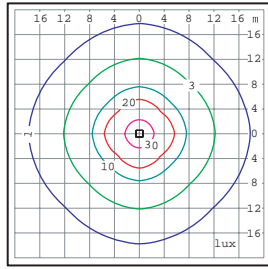

Mounting

Post-top: suitable for 76mmx90mm tenons

Photometrics

Photometric curve

Lamp:150W HPS 15000Lm

TYPE V

Isolux curve

Mouthing Height:4m

Photometric curve

Lamp:70W HPS 6000Lm

TYPE V

Isolux curve

Mouthing Height:4m

Ordering Guide

Luminaire No. - Pole No.

Order No.	HEIGHT mm	Luminaire Ctn. cm	Total Vol m ³	G.W./N.W. kg/ctn	QUANTITIES 20'/40'
HA259	1020	33x33x105/1pcs	0.11	12/10	238/476
HA259-PS05-3.0	4000	33x33x105/1pcs	0.23	42/40	104/224
HA259-PS05-4.0	5000	33x33x105/1pcs	0.27	55/47	88/190
HA259-PS06-3.0	4000	33x33x105/1pcs	0.23	48/40	104/224
HA259-PS06-4.0	5000	33x33x105/1pcs	0.27	52/50	88/190
HA259X	1020	33x33x105,78x78x18	0.15	14/12	120/240
HA259X-PS05-3.0	4000	33x33x105,78x78x18	0.27	44/42	80/160
HA259X-PS05-4.0	5000	33x33x105,78x78x18	0.31	51/49	70/150
HA259X-PS06-3.0	4000	33x33x105,78x78x18	0.27	44/42	80/160
HA259X-PS06-4.0	5000	33x33x105,78x78x18	0.31	54/52	70/150