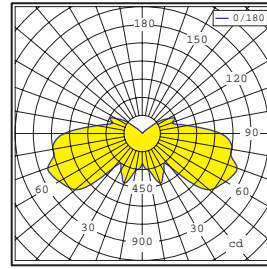

Mounting

Post-top: suitable for 76mmx90mm tenons

Photometrics

Photometric curve

Lamp:150W HPS 15000Lm

TYPE V

Isolux curve

Mouthing Height:4m

Photometric curve

Lamp:70W HPS 6000Lm

TYPE V

Isolux curve

Mouthing Height:4m

Ordering Guide

Luminaire No. - Pole No.

Order No.	HEIGHT mm	Luminaire Ctn. cm	Total Vol m ³	G.W./N.W. kg/ctn	QUANTITIES 20'/40'
HA259	1020	33x33x105/1pcs	0.11	12/10	238/476
HA259-PS05-3.0	4000	33x33x105/1pcs	0.23	42/40	104/224
HA259-PS05-4.0	5000	33x33x105/1pcs	0.27	55/47	88/190
HA259-PS06-3.0	4000	33x33x105/1pcs	0.23	48/40	104/224
HA259-PS06-4.0	5000	33x33x105/1pcs	0.27	52/50	88/190
HA259X	1020	33x33x105,78x78x18	0.15	14/12	120/240
HA259X-PS05-3.0	4000	33x33x105,78x78x18	0.27	44/42	80/160
HA259X-PS05-4.0	5000	33x33x105,78x78x18	0.31	51/49	70/150
HA259X-PS06-3.0	4000	33x33x105,78x78x18	0.27	44/42	80/160
HA259X-PS06-4.0	5000	33x33x105,78x78x18	0.31	54/52	70/150