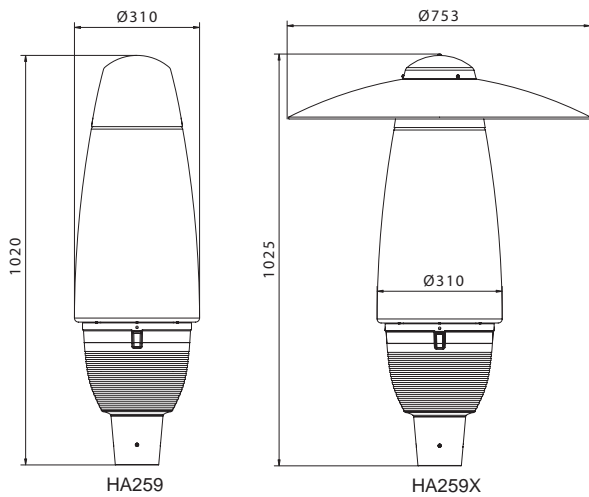

Dimensions

Mechanical

Specifications

Lamps

70W//150W HPS high pressure sodium, cap: E27/E26/E40/E39

70W/150W MH metal halide, cap: E27/E26/E40/E39

45W compact fluorescent, cap: E27/E26

Material

Mounting

Post-top: suitable for 76mmx90mm tenons

Photometrics

Photometric curve

Lamp:150W HPS 15000Lm

TYPE V

Isolux curve

Mouthing Height:4m

Photometric curve

Lamp:70W HPS 6000Lm

TYPE V

Isolux curve

Mouthing Height:4m

Ordering Guide

Luminaire No. - Pole No.

Order No.	HEIGHT mm	Luminaire Ctn. cm	Total Vol m ³	G.W./N.W. kg/ctn	QUANTITIES 20'/40'
HA259	1020	33x33x105/1pcs	0.11	12/10	238/476
HA259-PS05-3.0	4000	33x33x105/1pcs	0.23	42/40	104/224
HA259-PS05-4.0	5000	33x33x105/1pcs	0.27	55/47	88/190
HA259-PS06-3.0	4000	33x33x105/1pcs	0.23	48/40	104/224
HA259-PS06-4.0	5000	33x33x105/1pcs	0.27	52/50	88/190
HA259X	1020	33x33x105,78x78x18	0.15	14/12	120/240
HA259X-PS05-3.0	4000	33x33x105,78x78x18	0.27	44/42	80/160
HA259X-PS05-4.0	5000	33x33x105,78x78x18	0.31	51/49	70/150
HA259X-PS06-3.0	4000	33x33x105,78x78x18	0.27	44/42	80/160
HA259X-PS06-4.0	5000	33x33x105,78x78x18	0.31	54/52	70/150