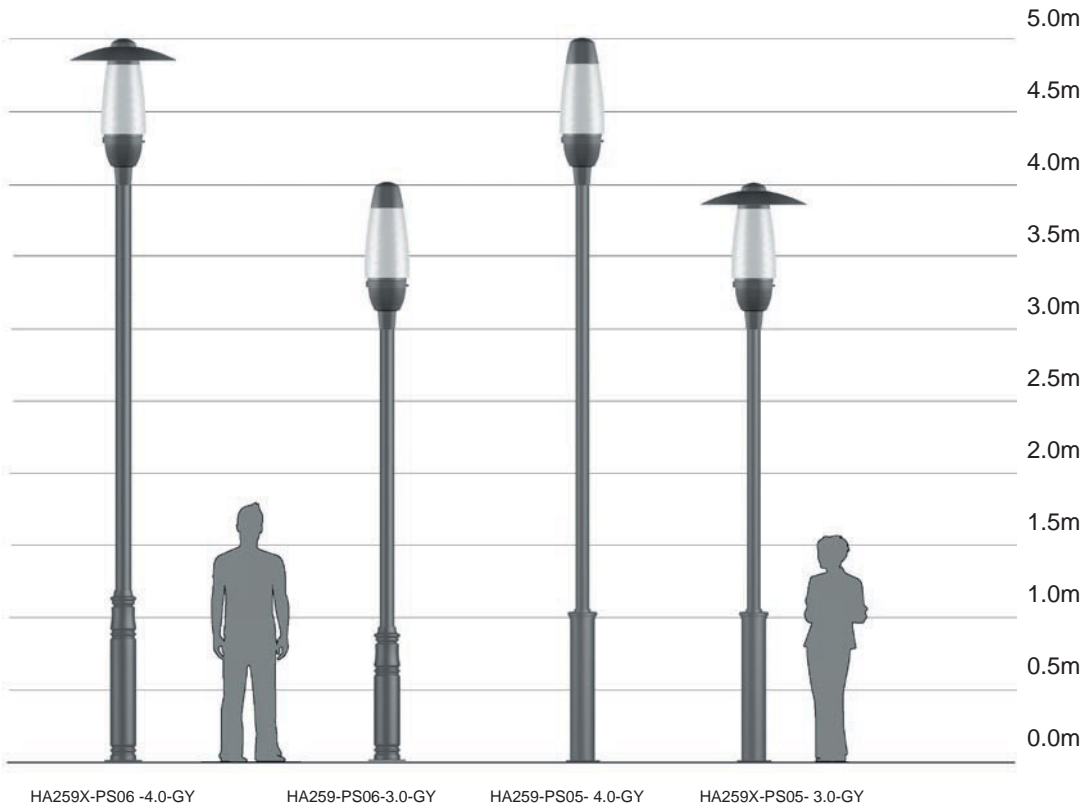

HA259X-PS06 -4.0-GY

HA259-PS06-3.0-GY

HA259-PS05- 4.0-GY

HA259X-PS05- 3.0-GY