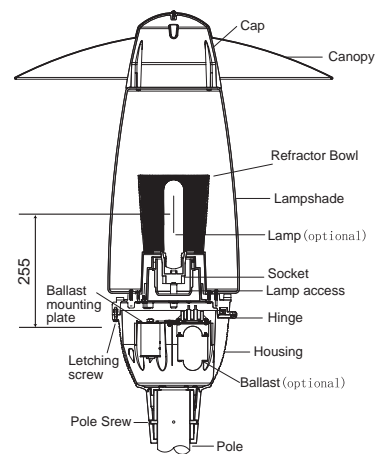

ELLI SERIES

HA259

Feature

- Contemporary style area lighting
- Very High quality for upmarket
- Heavy-duty, die-cast FRP housing
- High efficiency inner acrylic refractor & outer PC diffuser
- Tool-less removable power tray assembly for ease of maintenance
- Available with medium- or mogul-base socket
- Base casting slip fits over a standard 3" O.D. tenon

Dimensions

Mechanical

Specifications

Lamps

70W//150W HPS high pressure sodium, cap: E27/E26/E40/E39

70W/150W MH metal halide, cap: E27/E26/E40/E39

45W compact fluorescent, cap: E27/E26

Material

Mounting

Post-top: suitable for 76mmx90mm tenons

Photometrics

Photometric curve

Lamp:150W HPS 15000Lm

TYPE V

Isolux curve

Mouthing Height:4m

Photometric curve

Lamp:70W HPS 6000Lm

TYPE V

Isolux curve

Mouthing Height:4m

Ordering Guide

Luminaire No. - Pole No.

Order No.	HEIGHT mm	Luminaire Ctn. cm	Total Vol m ³	G.W./N.W. kg/ctn	QUANTITIES 20'/40'
HA259	1020	33x33x105/1pcs	0.11	12/10	238/476
HA259-PS05-3.0	4000	33x33x105/1pcs	0.23	42/40	104/224
HA259-PS05-4.0	5000	33x33x105/1pcs	0.27	55/47	88/190
HA259-PS06-3.0	4000	33x33x105/1pcs	0.23	48/40	104/224
HA259-PS06-4.0	5000	33x33x105/1pcs	0.27	52/50	88/190
HA259X	1020	33x33x105,78x78x18	0.15	14/12	120/240
HA259X-PS05-3.0	4000	33x33x105,78x78x18	0.27	44/42	80/160
HA259X-PS05-4.0	5000	33x33x105,78x78x18	0.31	51/49	70/150
HA259X-PS06-3.0	4000	33x33x105,78x78x18	0.27	44/42	80/160
HA259X-PS06-4.0	5000	33x33x105,78x78x18	0.31	54/52	70/150