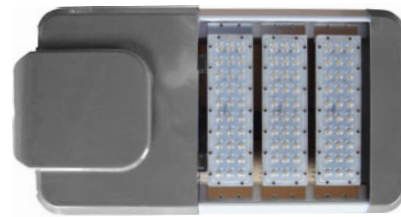

Use LED modules LED-M25, LED-M26, >100lm/w, three years warranty for Bridge chips, five years warranty for CREE chips