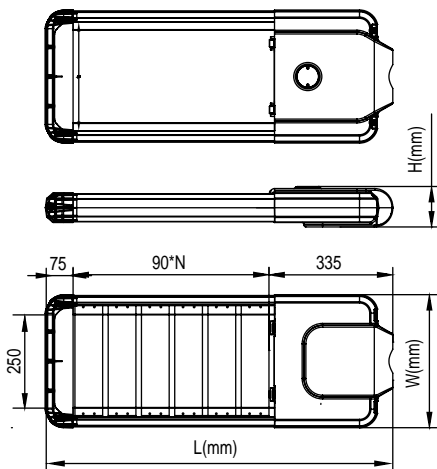

Model No. HL720

Dimension

| Model | L | W | H | Power |
|---------|------|-----|-----|-----------|
| HL720-1 | 500 | 360 | 110 | 20W-50W |
| HL720-2 | 590 | 360 | 110 | 60W-100W |
| HL720-3 | 680 | 360 | 110 | 90W-150W |
| HL720-4 | 770 | 360 | 110 | 120W-200W |
| HL720-5 | 860 | 360 | 110 | 150W-250W |
| HL720-6 | 950 | 360 | 110 | 180W-300W |
| HL720-7 | 1040 | 360 | 110 | 210W-300W |
| HL720-8 | 1130 | 360 | 110 | 240W-300W |

Use all standard rectangle LED modules(length 300mm)

Photometrics

TypeI Photometric curve

Lamp:80W LED

TypeV Photometric curve

Lamp:80W LED

Specifications

Application: Roads and highways, Urban roads and street,
Squares areas, Pedestrian areas, Parks

Installing Hight: 3-12m

Mounting : Side-entry, Ø60mm x120mm spigot

Lamps: All standard rectangle LED modules(length 300mm),
From LED-M20(30pcs chips) to LED-M50

Lamp wattage : 20W-300W

Input Voltage: 90-305V AC, 50/60HZ, or 12V/24V DC