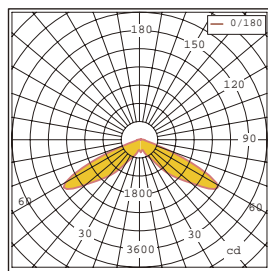

Use all standard rectangle LED modules(length 300mm)

Photometrics

TypeI Photometric curve

Lamp:80W LED

TypeV Photometric curve

Lamp:80W LED

Specifications

Application: Roads and highways, Urban roads and street,
Squares areas, Pedestrian areas, Parks

Installing Hight: 3-12m

Mounting : Side-entry, Ø60mm x120mm spigot

Lamps: All standard rectangle LED modules(length 300mm),
From LED-M20(30pcs chips) to LED-M50

Lamp wattage : 20W-300W

Input Voltage: 90-305V AC, 50/60HZ, or 12V/24V DC