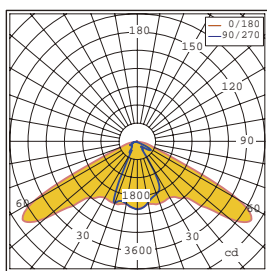

Model No. HL720

Dimension

| Model | L | W | H | Power |
|---------|------|-----|-----|-----------|
| HL720-1 | 500 | 360 | 110 | 20W-50W |
| HL720-2 | 590 | 360 | 110 | 60W-100W |
| HL720-3 | 680 | 360 | 110 | 90W-150W |
| HL720-4 | 770 | 360 | 110 | 120W-200W |
| HL720-5 | 860 | 360 | 110 | 150W-250W |
| HL720-6 | 950 | 360 | 110 | 180W-300W |
| HL720-7 | 1040 | 360 | 110 | 210W-300W |
| HL720-8 | 1130 | 360 | 110 | 240W-300W |

Use all standard rectangle LED modules(length 300mm)

Photometrics

TypeI Photometric curve

Lamp:80W LED

TypeV Photometric curve

Lamp:80W LED

Specifications

Application: Roads and highways, Urban roads and street,
Squares areas, Pedestrian areas, Parks

Installing Hight: 3-12m

Mounting : Side-entry, Ø60mm x120mm spigot

Lamps: All standard rectangle LED modules(length 300mm),
From LED-M20(30pcs chips) to LED-M50

Lamp wattage : 20W-300W

Input Voltage: 90-305V AC, 50/60HZ, or 12V/24V DC