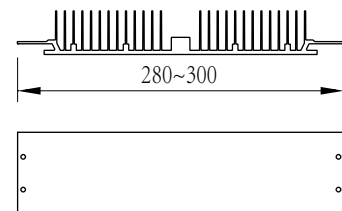

Use all standard rectangle LED modules(length 300mm)

Photometrics

TypeI Photometric curve

Lamp:80W LED

TypeV Photometric curve

Lamp:80W LED

Specifications

Application: Roads and highways, Urban roads and street,
Squares areas, Pedestrian areas, Parks

Installing Hight: 3-12m

Mounting : Side-entry, Ø60mm x120mm spigot

Lamps: All standard rectangle LED modules(length 300mm),
From LED-M20(30pcs chips) to LED-M50

Lamp wattage : 20W-300W

Input Voltage: 90-305V AC, 50/60HZ, or 12V/24V DC