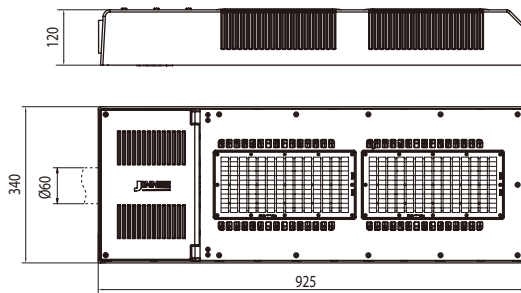

Lamp wattage from 180W-320W

Model No. HL60A, Name:Box

Dimension

Photometrics

TypeI Photometric curve

Lamp:180W LED

TypeII Photometric curve

Lamp:180W LED

TypeIII Photometric curve

Lamp:180W LED

TypeV Photometric curve

Lamp:180W LED

Specifications

Application: Roads and highways, Urban roads and street,
Squares areas, Pedestrian areas, Parks

Installing Hight: 10-12m

Mounting : Side-entry, Ø60mm x120mm spigot

Lamps: LED modules, LEDM-01

Lamp wattage: 180W-320W

Input Voltage: 90-305V AC, 50/60HZ, or 12V/24V DC

Power Factor: >0.9

Luminous Flux: >100lm/W

LED Chips Brand: CREE, OSRAM, Philips, Bridgelux