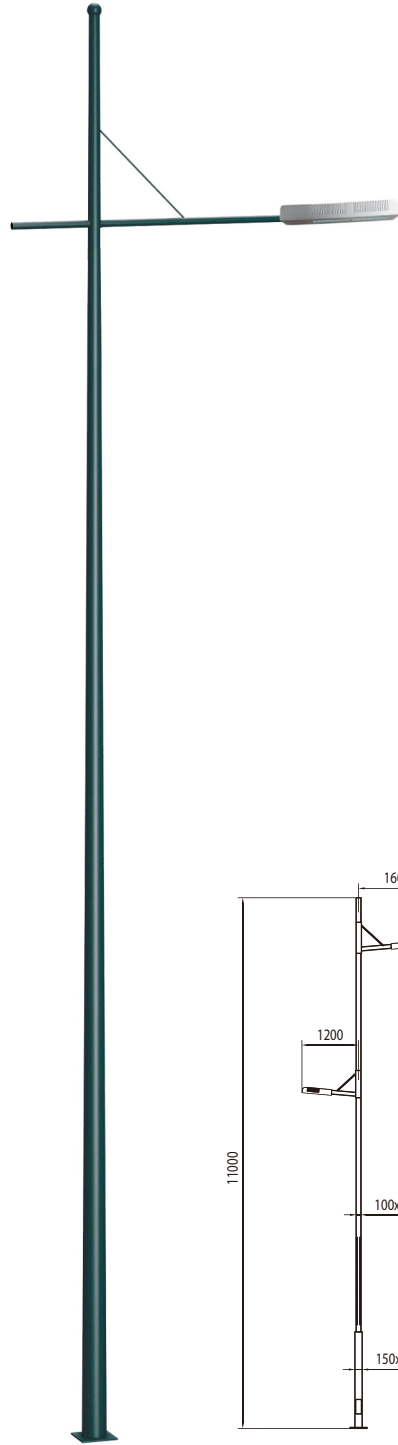

Box HL60A Series LED Luminaire

Feature

Contemporary Led street lighting

Very High quality for upmarket

High efficiency acrylic refractor

High quality led chip and Driver, 5 years warranty

Tool-less removable power tray assembly for ease of maintenance

Lamp wattage from 180W-320W

Model No. HL60A, Name:Box

Dimension

Photometrics

TypeI Photometric curve

Lamp:180W LED

TypeII Photometric curve

Lamp:180W LED

TypeIII Photometric curve

Lamp:180W LED

TypeV Photometric curve

Lamp:180W LED

Specifications

Application: Roads and highways, Urban roads and street,
Squares areas, Pedestrian areas, Parks

Installing Hight: 10-12m

Mounting : Side-entry, Ø60mm x120mm spigot

Lamps: LED modules, LEDM-01

Lamp wattage: 180W-320W

Input Voltage: 90-305V AC, 50/60HZ, or 12V/24V DC

Power Factor: >0.9

Luminous Flux: >100lm/W

LED Chips Brand: CREE, OSRAM, Philips, Bridgelux