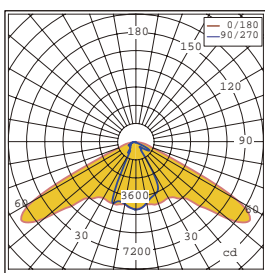

Lamp wattage from 180W-320W

Model No. HL60A, Name:Box

Dimension

Photometrics

TypeI Photometric curve

Lamp:180W LED

TypeII Photometric curve

Lamp:180W LED

TypeIII Photometric curve

Lamp:180W LED

TypeV Photometric curve

Lamp:180W LED

Specifications

Application: Roads and highways, Urban roads and street,
Squares areas, Pedestrian areas, Parks

Installing Hight: 10-12m