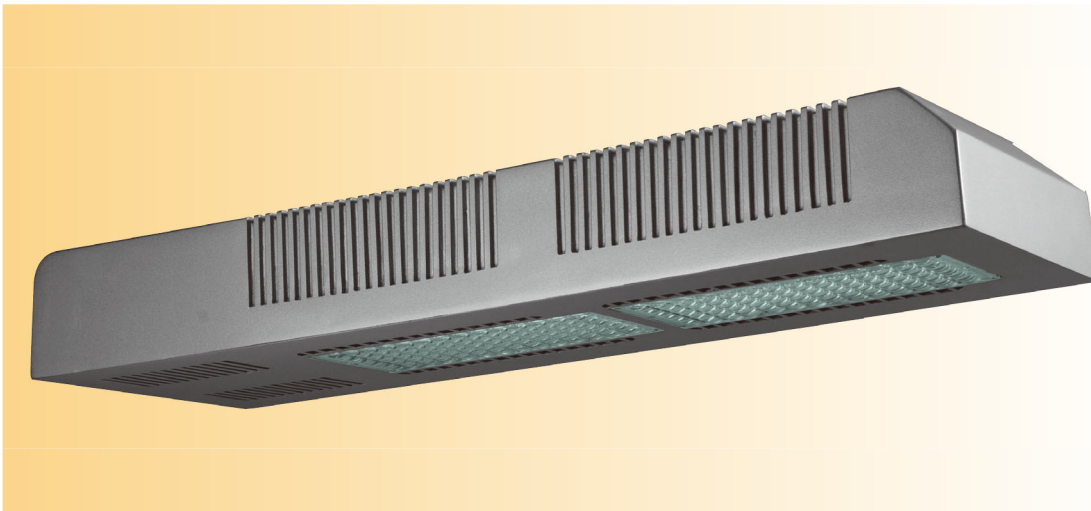

Box HL60A Series LED Luminaire

Feature

Contemporary Led street lighting

Very High quality for upmarket

High efficiency acrylic refractor

High quality led chip and Driver, 5 years warranty

Tool-less removable power tray assembly for ease of maintenance

Lamp wattage from 180W-320W

Model No. HL60A, Name:Box

Dimension

Photometrics

TypeI Photometric curve

Lamp:180W LED

TypeII Photometric curve

Lamp:180W LED

TypeIII Photometric curve

Lamp:180W LED

TypeV Photometric curve

Lamp:180W LED

Specifications

Application: Roads and highways, Urban roads and street,
Squares areas, Pedestrian areas, Parks

Installing Hight: 10-12m

Mounting : Side-entry, Ø60mm x120mm spigot

Lamps: LED modules, LEDM-01

Lamp wattage: 180W-320W

Input Voltage: 90-305V AC, 50/60HZ, or 12V/24V DC

Power Factor: >0.9

Luminous Flux: >100lm/W

LED Chips Brand: CREE, OSRAM, Philips, Bridgelux