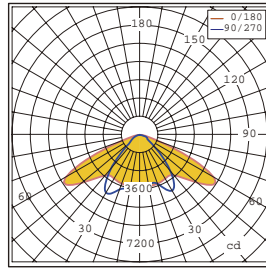

Lamp wattage from 180W-320W

Model No. HL60A, Name:Box

Dimension

Photometrics

TypeI Photometric curve

Lamp:180W LED

TypeII Photometric curve

Lamp:180W LED

TypeIII Photometric curve

Lamp:180W LED

TypeV Photometric curve

Lamp:180W LED

Specifications

Application: Roads and highways, Urban roads and street,
Squares areas, Pedestrian areas, Parks

Installing Hight: 10-12m