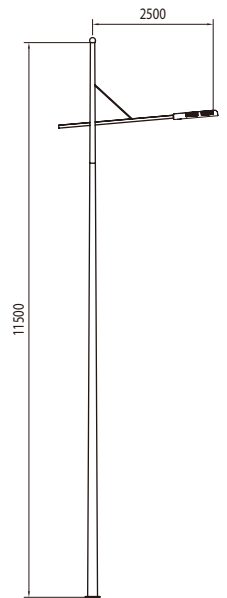

Box HL60A Series LED Luminaire

Feature

Contemporary Led street lighting

Very High quality for upmarket

High efficiency acrylic refractor

High quality led chip and Driver, 5 years warranty

Tool-less removable power tray assembly for ease of maintenance

Lamp wattage from 180W-320W

Model No. HL60A, Name:Box

Dimension

Photometrics

TypeI Photometric curve

Lamp:180W LED

TypeII Photometric curve

Lamp:180W LED

TypeIII Photometric curve

Lamp:180W LED

TypeV Photometric curve

Lamp:180W LED

Specifications

Application: Roads and highways, Urban roads and street,
Squares areas, Pedestrian areas, Parks

Installing Hight: 10-12m

Mounting : Side-entry, Ø60mm x120mm spigot

Lamps: LED modules, LEDM-01

Lamp wattage: 180W-320W

Input Voltage: 90-305V AC, 50/60HZ, or 12V/24V DC

Power Factor: >0.9

Luminous Flux: >100lm/W

LED Chips Brand: CREE, OSRAM, Philips, Bridgelux