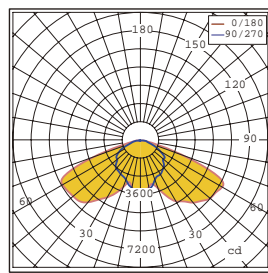

Lamp wattage from 180W-320W

Model No. HL60A, Name:Box

Dimension

Photometrics

TypeI Photometric curve

Lamp:180W LED

TypeII Photometric curve

Lamp:180W LED

TypeIII Photometric curve

Lamp:180W LED

TypeV Photometric curve

Lamp:180W LED

Specifications

Application: Roads and highways, Urban roads and street,
Squares areas, Pedestrian areas, Parks

Installing Hight: 10-12m