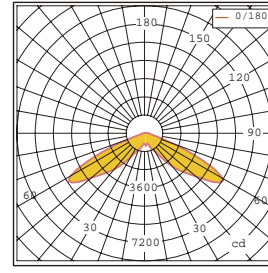

Lamp wattage from 180W-320W

Model No. HL60A, Name:Box

Dimension

Photometrics

TypeI Photometric curve

Lamp:180W LED

TypeII Photometric curve

Lamp:180W LED

TypeIII Photometric curve

Lamp:180W LED

TypeV Photometric curve

Lamp:180W LED

Specifications

Application: Roads and highways, Urban roads and street,
Squares areas, Pedestrian areas, Parks

Installing Hight: 10-12m