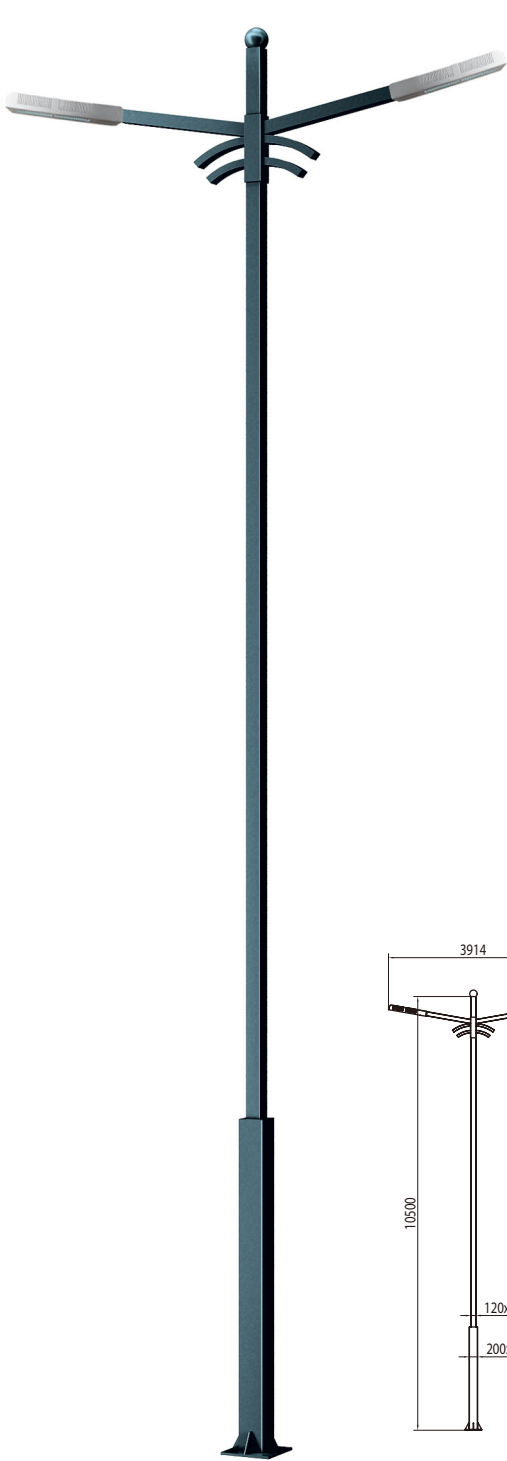

Box HL60A Series LED Luminaire

Feature

Contemporary Led street lighting

Very High quality for upmarket

High efficiency acrylic refractor

High quality led chip and Driver, 5 years warranty

Tool-less removable power tray assembly for ease of maintenance

Lamp wattage from 180W-320W

Model No. HL60A, Name:Box

Dimension

Photometrics

TypeI Photometric curve

Lamp:180W LED

TypeII Photometric curve

Lamp:180W LED

TypeIII Photometric curve

Lamp:180W LED

TypeV Photometric curve

Lamp:180W LED

Specifications

Application: Roads and highways, Urban roads and street,
Squares areas, Pedestrian areas, Parks

Installing Hight: 10-12m

Mounting : Side-entry, Ø60mm x120mm spigot

Lamps: LED modules, LEDM-01

Lamp wattage: 180W-320W

Input Voltage: 90-305V AC, 50/60HZ, or 12V/24V DC

Power Factor: >0.9

Luminous Flux: >100lm/W

LED Chips Brand: CREE, OSRAM, Philips, Bridgelux