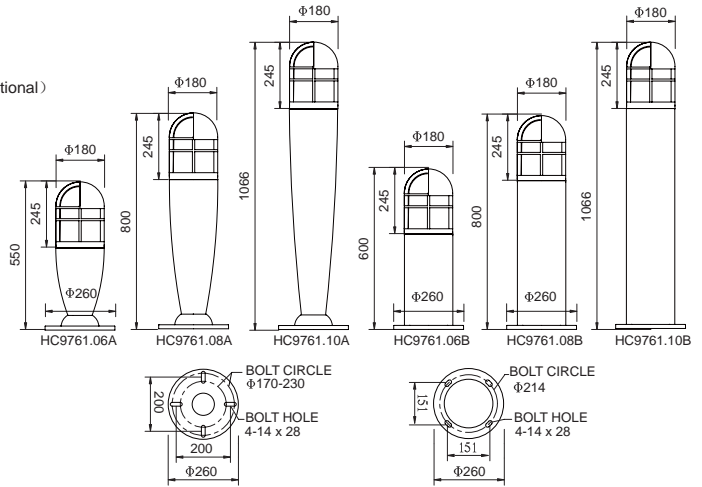

HC9761

Feature

Very High quality for upmarket
 Heavy-duty, die-cast FRP housing, 10 years service life
 High efficiency glass refractor with top aluminium reflector, saved 30% lighting

Color	Black	Grey	Dark Bronze	Wood pine	wood walnut	Grey	Dark Bronze	Black	Black	Grey	Dark Bronze	Black
Color code	BK	GY	DB	WP	WW	GY	DB	BK	BK	GY	DB	BK
Model	HC9761.06A		HC9761.08A		HC9761.10A		HC9761.06B		HC9761.08B		HC9761.10B	
Size	Φ180×550mm		Φ180×800mm		Φ180×1066mm		Φ180×600mm		Φ180×800mm		Φ180×1066mm	

Mechanical information

- 1. Head: is made of FRP. UL: E240680
- 2. Lampshade: clear PC/acryl refractor, UL: E161723
- 3. Lamp: Max 23W CFL/LED or Max 70W HPS/MH (optional)
- 4. lamp socket: E27/E26, UL: 186470
- 5. Bollard: is made of FRP. UL: E240680
- 6. Ballast module (optional)
- 7. Ballast board: Steel (optional)
- 8. Wire: UL: E189672
- 9. Base: is made of FRP. UL: E240680

Ordering information

Mark: Weight not include 2kg anchor bolts and template

Order No.	Lamp Wattage	Lamp Socket	Install Height	Gross/ Net Weight	Dimension L*W*H(cm)	Packing size(cm)	QTY(pcs) 20'/40'GP
HC9761.06A	MAX 23W	E27/E26	550mm	5kg /4kg	23x23x55	27x27x57	640/1280
HC9761.08A	MAX 70W	E27/E26	800mm	6kg /5kg	26x26x80	27x27x82	430/860
HC9761.10A	MAX 70W	E27/E26	1066mm	7kg /6kg	26x26x107	27x27x109	330/660
HC9761.06B	MAX 70W	E27/E26	600mm	5kg /4kg	26x26x60	27x27x62	570/1140
HC9761.08B	MAX 70W	E27/E26	800mm	6kg /5kg	26x26x80	27x27x82	430/860
HC9761.10B	MAX 70W	E27/E26	1066mm	7kg /6kg	26x26x107	27x27x109	330/660