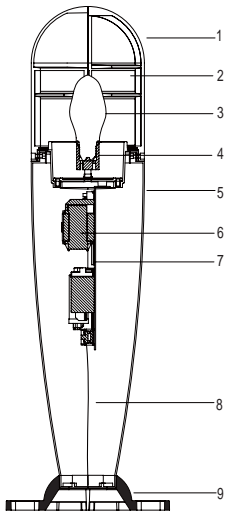

HC9761

Feature

Very High quality for upmarket
 Heavy-duty, die-cast FRP housing, 10 years service life
 High efficiency glass refractor with top aluminium reflector, saved 30% lighting

Color	Black	Grey	Dark Bronze	Wood pine	wood walnut	Grey	Dark Bronze	Black	Black	Grey	Dark Bronze	Black
Color code	BK	GY	DB	WP	WW	GY	DB	BK	BK	GY	DB	BK
Model	HC9761.06A		HC9761.08A		HC9761.10A		HC9761.06B		HC9761.08B		HC9761.10B	
Size	Φ180×550mm		Φ180×800mm		Φ180×1066mm		Φ180×600mm		Φ180×800mm		Φ180×1066mm	

Lamp: Max 70W high pressure sodium (HPS) or metal halide (MH), or Max 23W compact fluorescent (CFL), or 3W /5W/7W/9W LED bulb, Socket: E27/E26

Bollard: Fiberglass-reinforced plastics body, having excellent mechanical strength and bear the causticity.

Mechanical information

- 1. Head: is made of FRP. UL: E240680
- 2. Lampshade: clear PC/acryl refractor, UL: E161723
- 3. Lamp: Max 23W CFL/LED or Max 70W HPS/MH (optional)
- 4. lamp socket: E27/E26, UL: 186470
- 5. Bollard: is made of FRP. UL: E240680
- 6. Ballast module (optional)
- 7. Ballast board: Steel (optional)
- 8. Wire: UL: E189672
- 9. Base: is made of FRP. UL: E240680

Ordering information

Mark: Weight not include 2kg anchor bolts and template

Order No.	Lamp Wattage	Lamp Socket	Install Height	Gross/ Net Weight	Dimension L*W*H(cm)	Packing size(cm)	QTY(pcs) 20'/40'GP
HC9761.06A	MAX 23W	E27/E26	550mm	5kg /4kg	23x23x55	27x27x57	640/1280
HC9761.08A	MAX 70W	E27/E26	800mm	6kg /5kg	26x26x80	27x27x82	430/860
HC9761.10A	MAX 70W	E27/E26	1066mm	7kg /6kg	26x26x107	27x27x109	330/660
HC9761.06B	MAX 70W	E27/E26	600mm	5kg /4kg	26x26x60	27x27x62	570/1140
HC9761.08B	MAX 70W	E27/E26	800mm	6kg /5kg	26x26x80	27x27x82	430/860
HC9761.10B	MAX 70W	E27/E26	1066mm	7kg /6kg	26x26x107	27x27x109	330/660