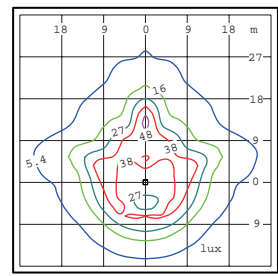

Photometrics

Photometric curve

Lamp:400W MH 44000Lm

Isolux curve

Mouthing Height:5m

Isolux curve

Mouthing Height:5m

TYPE III

Isolux curve

Mouthing Height:9m

TYPE III

TYPE V

Ordering Guide

Luminaire No. - Pole No.

| Order No. | HEIGHT mm | Luminaire Ctn. cm | Total Vol m ³ | G.W./N.W. kg/ctn | QUANTITIES 20'/40' |
|----------------|--------------|----------------------|-----------------------------|---------------------|-----------------------|
| HA153 | 870 | 66x66x88/1pcs | 0.39 | 18/15 | 60/126 |
| HA153-PS05-3.0 | 3800 | 66x66x88/1pcs | 0.51 | 48/45 | 50/102 |
| HA153-PS05-4.0 | 4800 | 66x66x88/1pcs | 0.55 | 55/52 | 46/95 |
| HA153-PS06-3.0 | 3800 | 66x66x88/1pcs | 0.51 | 48/45 | 50/102 |
| HA153-PS06-4.0 | 4800 | 66x66x88/1pcs | 0.55 | 58/55 | 46/95 |
| HA153-PS06-5.0 | 5800 | 66x66x88/1pcs | 0.59 | 66/63 | 43/89 |
| HA153-PS06-6.0 | 6800 | 66x66x88/1pcs | 0.63 | 74/71 | /84 |