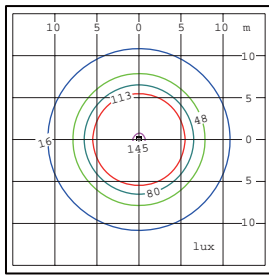

Photometrics

Photometric curve

Lamp:400W MH 44000Lm

Isolux curve

Mouthing Height:5m

Isolux curve

Mouthing Height:5m

TYPE III

Isolux curve

Mouthing Height:9m

TYPE III

TYPE V

Ordering Guide

Luminaire No. - Pole No.

| Order No. | HEIGHT mm | Luminaire Ctn. cm | Total Vol m ³ | G.W./N.W. kg/ctn | QUANTITIES 20'/40' |
|----------------|--------------|----------------------|-----------------------------|---------------------|-----------------------|
| HA153 | 870 | 66x66x88/1pcs | 0.39 | 18/15 | 60/126 |
| HA153-PS05-3.0 | 3800 | 66x66x88/1pcs | 0.51 | 48/45 | 50/102 |
| HA153-PS05-4.0 | 4800 | 66x66x88/1pcs | 0.55 | 55/52 | 46/95 |
| HA153-PS06-3.0 | 3800 | 66x66x88/1pcs | 0.51 | 48/45 | 50/102 |
| HA153-PS06-4.0 | 4800 | 66x66x88/1pcs | 0.55 | 58/55 | 46/95 |
| HA153-PS06-5.0 | 5800 | 66x66x88/1pcs | 0.59 | 66/63 | 43/89 |
| HA153-PS06-6.0 | 6800 | 66x66x88/1pcs | 0.63 | 74/71 | /84 |