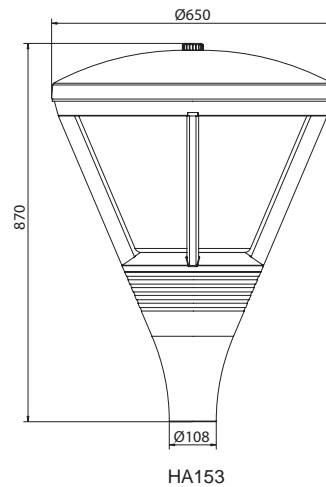

HA153-PS06-4.0

HA153

Dimensions

HA153

Mechanical

Specification

Application: Urban roads and street , Squares areas,
Pedestrian areas, Residential areas,Parks

Installing Hight: 3-5m

30W/40w/50W Led bulb, cap: E27/E26/E40/E39

35W/45W/65W Compact fluorescent, cap: E27/E26

Input Voltage: 90-270VAC,50-60HZ

Material: FRP, fiber glass body

Canopy: aluminium

Top reflector,Circle,Suppoet staffs & Housing: Fiberglass-reinforced
plastics,excellent mechanical strength and bear the causticity

Photometrics

Photometric curve

Lamp:400W MH 44000Lm

Isolux curve

Mouthing Height:5m

Isolux curve

Mouthing Height:5m

TYPE III

Isolux curve

Mouthing Height:9m

TYPE III

TYPE V

Ordering Guide

Luminaire No. - Pole No.

| Order No. | HEIGHT mm | Luminaire Ctn. cm | Total Vol m ³ | G.W./N.W. kg/ctn | QUANTITIES 20'/40' |
|----------------|--------------|----------------------|-----------------------------|---------------------|-----------------------|
| HA153 | 870 | 66x66x88/1pcs | 0.39 | 18/15 | 60/126 |
| HA153-PS05-3.0 | 3800 | 66x66x88/1pcs | 0.51 | 48/45 | 50/102 |
| HA153-PS05-4.0 | 4800 | 66x66x88/1pcs | 0.55 | 55/52 | 46/95 |
| HA153-PS06-3.0 | 3800 | 66x66x88/1pcs | 0.51 | 48/45 | 50/102 |
| HA153-PS06-4.0 | 4800 | 66x66x88/1pcs | 0.55 | 58/55 | 46/95 |
| HA153-PS06-5.0 | 5800 | 66x66x88/1pcs | 0.59 | 66/63 | 43/89 |
| HA153-PS06-6.0 | 6800 | 66x66x88/1pcs | 0.63 | 74/71 | /84 |