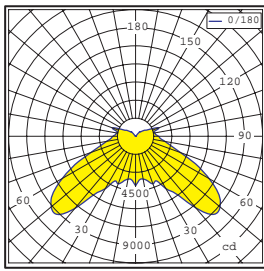

Photometrics

Photometric curve

Lamp:400W MH 44000Lm

Isolux curve

Mouthing Height:5m

Isolux curve

Mouthing Height:5m

TYPE III

Isolux curve

Mouthing Height:9m

TYPE III

TYPE V

Ordering Guide

Luminaire No. - Pole No.

| Order No. | HEIGHT mm | Luminaire Ctn. cm | Total Vol m ³ | G.W./N.W. kg/ctn | QUANTITIES 20'/40' |
|----------------|--------------|----------------------|-----------------------------|---------------------|-----------------------|
| HA153 | 870 | 66x66x88/1pcs | 0.39 | 18/15 | 60/126 |
| HA153-PS05-3.0 | 3800 | 66x66x88/1pcs | 0.51 | 48/45 | 50/102 |
| HA153-PS05-4.0 | 4800 | 66x66x88/1pcs | 0.55 | 55/52 | 46/95 |
| HA153-PS06-3.0 | 3800 | 66x66x88/1pcs | 0.51 | 48/45 | 50/102 |
| HA153-PS06-4.0 | 4800 | 66x66x88/1pcs | 0.55 | 58/55 | 46/95 |
| HA153-PS06-5.0 | 5800 | 66x66x88/1pcs | 0.59 | 66/63 | 43/89 |
| HA153-PS06-6.0 | 6800 | 66x66x88/1pcs | 0.63 | 74/71 | /84 |