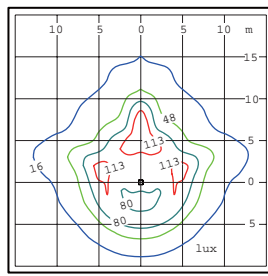

Photometrics

Photometric curve

Lamp:400W MH 44000Lm

Isolux curve

Mouthing Height:5m

Isolux curve

Mouthing Height:5m

TYPE III

Isolux curve

Mouthing Height:9m

TYPE III

TYPE V

Ordering Guide

Luminaire No. - Pole No.

| Order No. | HEIGHT mm | Luminaire Ctn. cm | Total Vol m ³ | G.W./N.W. kg/ctn | QUANTITIES 20'/40' |
|----------------|--------------|----------------------|-----------------------------|---------------------|-----------------------|
| HA153 | 870 | 66x66x88/1pcs | 0.39 | 18/15 | 60/126 |
| HA153-PS05-3.0 | 3800 | 66x66x88/1pcs | 0.51 | 48/45 | 50/102 |
| HA153-PS05-4.0 | 4800 | 66x66x88/1pcs | 0.55 | 55/52 | 46/95 |
| HA153-PS06-3.0 | 3800 | 66x66x88/1pcs | 0.51 | 48/45 | 50/102 |
| HA153-PS06-4.0 | 4800 | 66x66x88/1pcs | 0.55 | 58/55 | 46/95 |
| HA153-PS06-5.0 | 5800 | 66x66x88/1pcs | 0.59 | 66/63 | 43/89 |
| HA153-PS06-6.0 | 6800 | 66x66x88/1pcs | 0.63 | 74/71 | /84 |