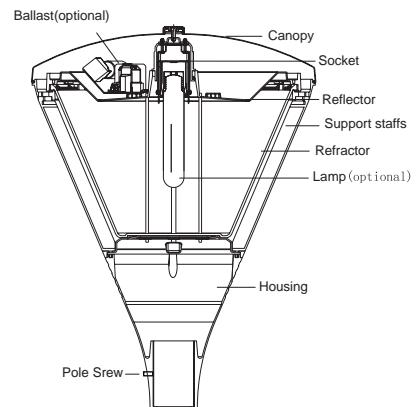

HA153-PS06-4.0

HA153

Dimensions

HA153

Mechanical

Specification

Application: Urban roads and street , Squares areas,
Pedestrian areas, Residential areas,Parks

Installing Hight: 3-5m

30W/40w/50W Led bulb, cap: E27/E26/E40/E39

35W/45W/65W Compact fluorescent, cap: E27/E26

Input Voltage: 90-270VAC,50-60HZ

Material: FRP, fiber glass body

Canopy: aluminium

Top reflector,Circle,Suppoet staffs & Housing: Fiberglass-reinforced
plastics,excellent mechanical strength and bear the causticity