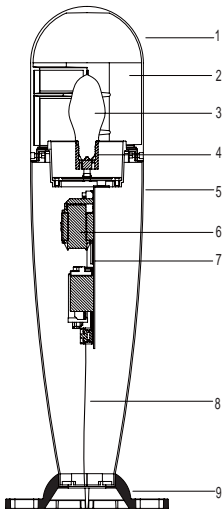

**Specifications**

**Application:** Parks, Gardens, Squares areas, Plazas, Residential areas, Walkways, Pathway, Driveway, Entrance

**Mounting:** Base mounts onto foundation with four (4) 12mm x 250mm anchor bolts

**Voltage:** 220-240V/50Hz, 110-130V/60Hz

**Lamp:** Max 70W high pressure sodium (HPS) or metal halide (MH), or Max 23W compact fluorescent (CFL), or 3W /5W/7W/9W LED bulb, Socket: E27/E26

**Bollard:** Fiberglass-reinforced plastics body, having excellent mechanical strength and bear the causticity.

**Mechanical information**

1. Head: is made of FRP. UL: E240680
2. Lampshade: clear PC/acryl refractor, UL: E161723
3. Lamp: Max 23W CFL/LED or Max 70W HPS/MH (optional)
4. lamp socket: E27/E26, UL: 186470
5. Bollard: is made of FRP. UL: E240680
6. Ballast module (optional)
7. Ballast board: Steel (optional)
8. Wire: UL: E189672
9. Base: is made of FRP. UL: E240680

**Ordering information**

Mark: Weight not include 2kg anchor bolts and template

Order No.	Lamp Wattage	Lamp Socket	Install Height	Gross/ Net Weight	Dimension L*W*H(cm)	Packing size(cm)	QTY(pcs) 20'/40'GP
HC9751.06A	MAX 23W	E27/E26	550mm	5kg /4kg	23x23x55	27x27x57	640/1280
HC9751.08A	MAX 70W	E27/E26	800mm	6kg /5kg	26x26x80	27x27x82	430/860
HC9751.10A	MAX 70W	E27/E26	1066mm	7kg /6kg	26x26x107	27x27x109	330/660
HC9751.06B	MAX 70W	E27/E26	600mm	5kg /4kg	26x26x60	27x27x62	570/1140
HC9751.08B	MAX 70W	E27/E26	800mm	6kg /5kg	26x26x80	27x27x82	430/860
HC9751.10B	MAX 70W	E27/E26	1066mm	7kg /6kg	26x26x107	27x27x109	330/660