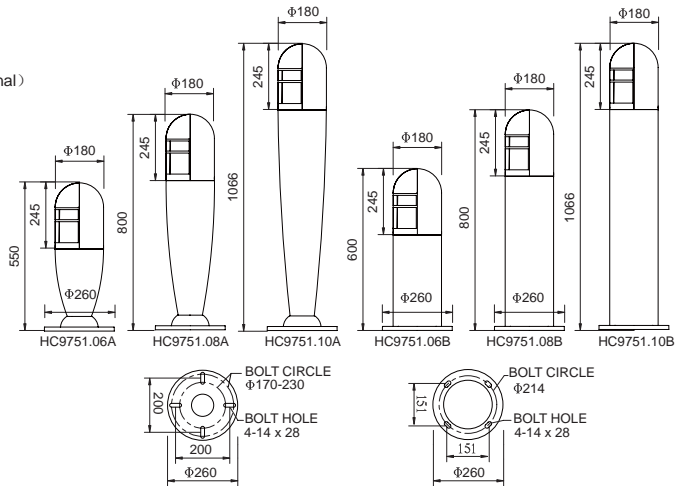

**Specifications**

**Application:** Parks, Gardens, Squares areas, Plazas, Residential areas, Walkways, Pathway, Driveway, Entrance

**Mounting:** Base mounts onto foundation with four (4) 12mm x 250mm anchor bolts

**Mechanical information**

1. Head: is made of FRP. UL: E240680
2. Lampshade: clear PC/acryl refractor, UL: E161723
3. Lamp: Max 23W CFL/LED or Max 70W HPS/MH (optional)
4. lamp socket: E27/E26, UL: 186470
5. Bollard: is made of FRP. UL: E240680
6. Ballast module (optional)
7. Ballast board: Steel (optional)
8. Wire: UL: E189672
9. Base: is made of FRP. UL: E240680

**Ordering information**

Mark: Weight not include 2kg anchor bolts and template

Order No.	Lamp Wattage	Lamp Socket	Install Height	Gross/ Net Weight	Dimension L*W*H(cm)	Packing size(cm)	QTY(pcs) 20'/40'GP
HC9751.06A	MAX 23W	E27/E26	550mm	5kg /4kg	23x23x55	27x27x57	640/1280
HC9751.08A	MAX 70W	E27/E26	800mm	6kg /5kg	26x26x80	27x27x82	430/860
HC9751.10A	MAX 70W	E27/E26	1066mm	7kg /6kg	26x26x107	27x27x109	330/660
HC9751.06B	MAX 70W	E27/E26	600mm	5kg /4kg	26x26x60	27x27x62	570/1140
HC9751.08B	MAX 70W	E27/E26	800mm	6kg /5kg	26x26x80	27x27x82	430/860
HC9751.10B	MAX 70W	E27/E26	1066mm	7kg /6kg	26x26x107	27x27x109	330/660