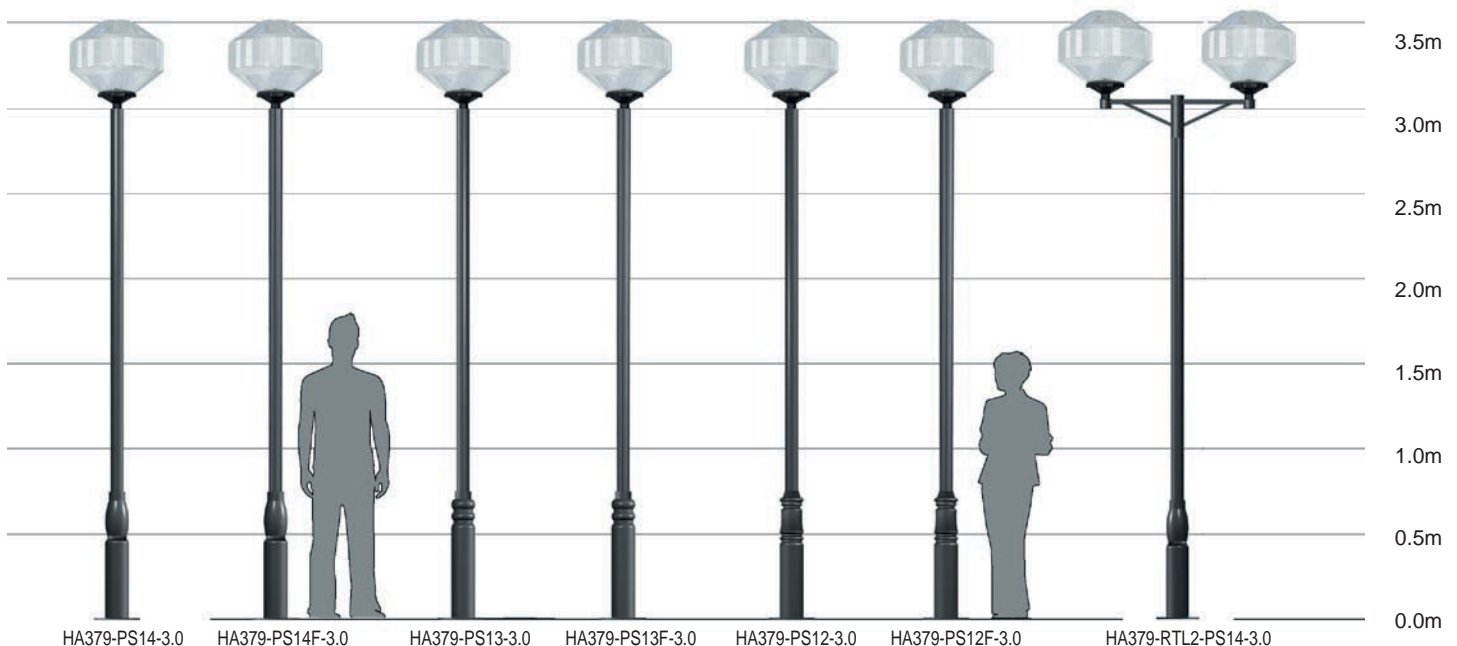

Dimensions

HA379-PS14-3.0 HA379-PS14F-3.0 HA379-PS13-3.0 HA379-PS13F-3.0 HA379-PS12-3.0 HA379-PS12F-3.0 HA379-RTL2-PS14-3.0