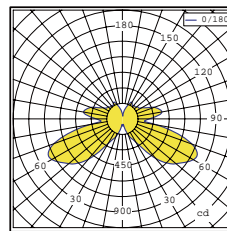

Photometrics

Photometric curve

Lamp:50W LED 5000Lm

Specification

Application: Urban roads and street , Squares areas, Pedestrian areas, Residential areas,Parks

Installing Height: 3-5m

Mounting : Post-top: suitable for Ø76mmx80mm tenon