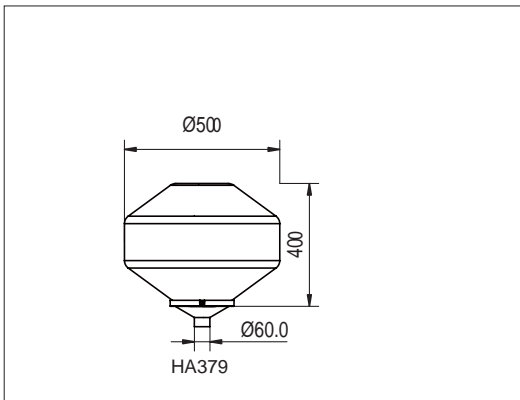

Standards:

Isolation degree Class I, IP Rating IP65

Dimensions

HA379-PS14-3.0 HA379-PS14F-3.0 HA379-PS13-3.0 HA379-PS13F-3.0 HA379-PS12-3.0 HA379-PS12F-3.0 HA379-RTL2-PS14-3.0