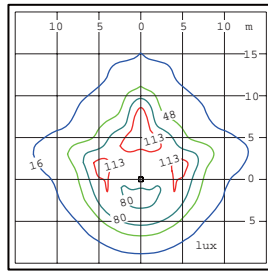

Photometrics

Photometric curve

Lamp:400W MH 44000Lm

Isolux curve

Mouthing Height:5m

TYPE V

Isolux curve

Mouthing Height:5m

TYPE III

Isolux curve

Mouthing Height:9m

TYPE III

Ordering Guide

Luminaire No. - Pole No.

Order No.	HEIGHT mm	Luminaire Ctn. cm	Total Vol m ³	G.W./N.W. kg/ctn	QUANTITIES 20'/40'
HA150	736	66x66x76/1pcs	0.33	17/14	72/162
HA150-PS05-3.0	3700	66x66x76/1pcs	0.45	47/44	55/120
HA150-PS05-4.0	4700	66x66x76/1pcs	0.49	54/51	50/110
HA150-PS06-3.0	3700	66x66x76/1pcs	0.45	47/44	55/120
HA150-PS06-4.0	4700	66x66x76/1pcs	0.49	57/54	50/110
HA150-PS06-5.0	5700	66x66x76/1pcs	0.53	65/62	48/102
HA150-PS06-6.0	6700	66x66x76/1pcs	0.57	73/70	/96