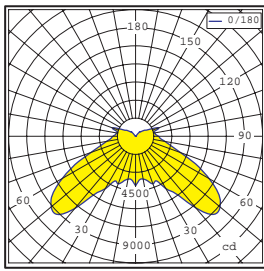

Photometrics

Photometric curve

Lamp:400W MH 44000Lm

Isolux curve

Mouthing Height:5m

TYPE V

Isolux curve

Mouthing Height:5m