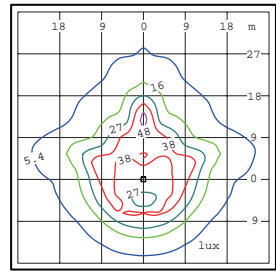

Photometrics

Photometric curve

Lamp:400W MH 44000Lm

Isolux curve

Mouthing Height:5m

TYPE V

Isolux curve

Mouthing Height:5m

TYPE III

Isolux curve

Mouthing Height:9m

TYPE III

Ordering Guide

Luminaire No. - Pole No.

Order No.	HEIGHT mm	Luminaire Ctn. cm	Total Vol m ³	G.W./N.W. kg/ctn	QUANTITIES 20'/40'
HA150	736	66x66x76/1pcs	0.33	17/14	72/162
HA150-PS05-3.0	3700	66x66x76/1pcs	0.45	47/44	55/120
HA150-PS05-4.0	4700	66x66x76/1pcs	0.49	54/51	50/110
HA150-PS06-3.0	3700	66x66x76/1pcs	0.45	47/44	55/120
HA150-PS06-4.0	4700	66x66x76/1pcs	0.49	57/54	50/110
HA150-PS06-5.0	5700	66x66x76/1pcs	0.53	65/62	48/102
HA150-PS06-6.0	6700	66x66x76/1pcs	0.57	73/70	/96