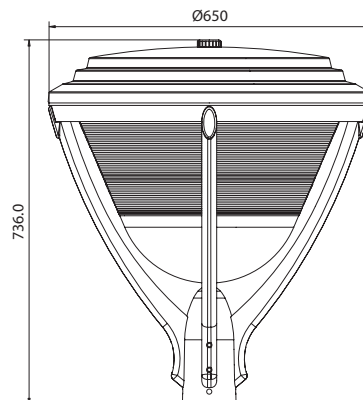

FLOR SERIES

HA150

HA150

Feature

- Contemporary style area lighting
- Very High quality for upmarket
- Heavy-duty, die-cast FRP housing
- High efficiency acrylic refractor
- Tool-less removable power tray assembly for ease of maintenance
- Available with medium- or mogul-base socket
- Base casting slip fits over a standard 3" O.D. tenon

HA150-PS06-4.0

Dimensions

Mechanical

Specification

Application: Urban roads and street , Squares areas, Pedestrian areas, Residential areas,Parks

Installing Hight: 3-5m

Mounting: Post-top, suitable for Ø76mmx100mm tenons

35W/45W/65W Compact fluorescent, cap: E27/E26

Input Voltage: 90-270VAC,50-60HZ

Material: FRP, fiber glass body

Canopy: aluminium

Top reflector,Circle,Support staffs & Housing: Fiberglass-reinforced plastics,excellent mechanical strength and bear the causticity

Photometrics

Photometric curve

Lamp:400W MH 44000Lm

Isolux curve

Mouthing Height:5m

TYPE V

Isolux curve

Mouthing Height:5m