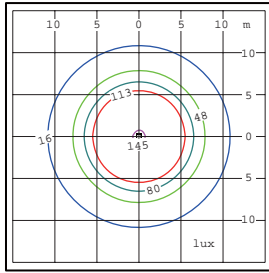

Photometrics

Photometric curve

Lamp:400W MH 44000Lm

Isolux curve

Mouthing Height:5m

TYPE V

Isolux curve

Mouthing Height:5m

TYPE III

Isolux curve

Mouthing Height:9m

TYPE III

Ordering Guide

Luminaire No. - Pole No.

Order No.	HEIGHT mm	Luminaire Ctn. cm	Total Vol m ³	G.W./N.W. kg/ctn	QUANTITIES 20'/40'
HA150	736	66x66x76/1pcs	0.33	17/14	72/162
HA150-PS05-3.0	3700	66x66x76/1pcs	0.45	47/44	55/120
HA150-PS05-4.0	4700	66x66x76/1pcs	0.49	54/51	50/110
HA150-PS06-3.0	3700	66x66x76/1pcs	0.45	47/44	55/120
HA150-PS06-4.0	4700	66x66x76/1pcs	0.49	57/54	50/110
HA150-PS06-5.0	5700	66x66x76/1pcs	0.53	65/62	48/102
HA150-PS06-6.0	6700	66x66x76/1pcs	0.57	73/70	/96