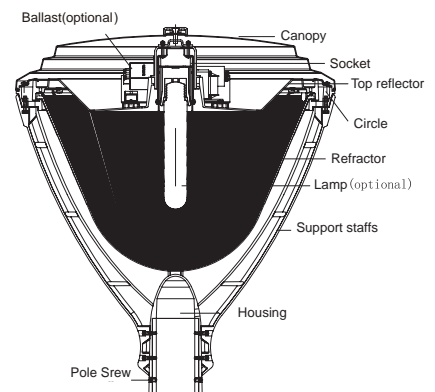

FLOR SERIES

HA150

HA150

Feature

- Contemporary style area lighting
- Very High quality for upmarket
- Heavy-duty, die-cast FRP housing
- High efficiency acrylic refractor
- Tool-less removable power tray assembly for ease of maintenance
- Available with medium- or mogul-base socket
- Base casting slip fits over a standard 3" O.D. tenon

HA150-PS06-4.0

Dimensions

Mechanical

Specification

Application: Urban roads and street , Squares areas, Pedestrian areas, Residential areas,Parks

Installing Hight: 3-5m

Mounting: Post-top, suitable for Ø76mmx100mm tenons

35W/45W/65W Compact fluorescent, cap: E27/E26

Input Voltage: 90-270VAC,50-60HZ

Material: FRP, fiber glass body

Canopy: aluminium

Top reflector,Circle,Support staffs & Housing: Fiberglass-reinforced plastics,excellent mechanical strength and bear the causticity

Photometrics

Photometric curve

Lamp:400W MH 44000Lm

Isolux curve

Mouthing Height:5m

TYPE V

Isolux curve

Mouthing Height:5m