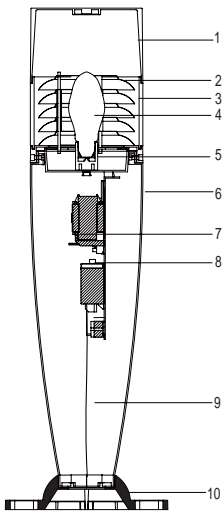

Lamp: Max 70W high pressure sodium(HPS) or metal halide(MH),or Max 23W compact fluorescent(CFL). or 3W /5W/7W/9W LED bulb, Socket: E27/E26

Bollard: Fiberglass-reinforced plastics body,having excellent mechanical strength and bear the causticity.

Mechanical information

- 1.Head: is made of FRP. UL:E240680
- 2.Reflector: Plastic with vacuum-plating aluminium
- 3.Lampshade: clear PC/acryl,UL:E161723
- 4.Lamp: Max 23W CFL or Max 70W HPS/MH (optional)
- 5.lamp socket:E27/E26,UL:186470
- 6.Bollard: is made of FRP. UL:E240680
- 7.Ballast module (optional)
- 8.Ballast board : Steel (optional)
- 9.Wire : UL:E189672
- 10.Base: is made of FRP. UL:E240680

Ordering information

Mark: Weight not include 2kg anchor bolts and template

Order No.	Lamp Wattage	Lamp Socket	Install Height	Gross/ Net Weight	Dimension L*W*H(cm)	Packing size(cm)	QTY(pcs) 20'/40'GP
HC9806.06A	MAX 23W	E27/E26	550mm	5kg /4kg	23x23x55	27x27x57	640 /1280
HC9806.08A	MAX 70W	E27/E26	800mm	6kg /5kg	26x26x80	27x27x82	430 /860
HC9806.10A	MAX 70W	E27/E26	1066mm	7kg /6kg	26x26x107	27x27x109	330 /660
HC9806.06B	MAX 70W	E27/E26	600mm	5kg /4kg	26x26x60	27x27x62	570 /1140
HC9806.08B	MAX 70W	E27/E26	800mm	6kg /5kg	26x26x80	27x27x82	430 /860
HC9806.10B	MAX 70W	E27/E26	1066mm	7kg /6kg	26x26x107	27x27x109	330 /660