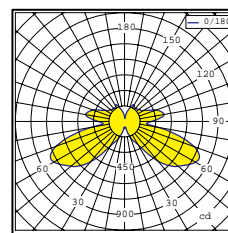

Garden Post top lighting

Hut HA0010

Photometrics

Lamp:50W LED 5000Lm

**Application:** Urban roads and street , Squares areas,  
Pedestrian areas, Residential areas,Parks

**Installing High:** 3-5m

**Mounting :** Post-top: suitable for Ø76mmx50mm tenon