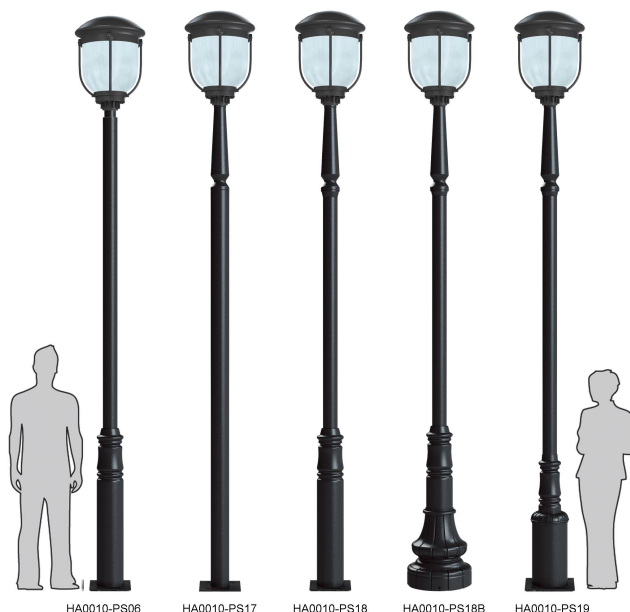

HA0010-PS06

HA0010-PS17

HA0010-PS18

HA0010-PS18B

HA0010-PS19