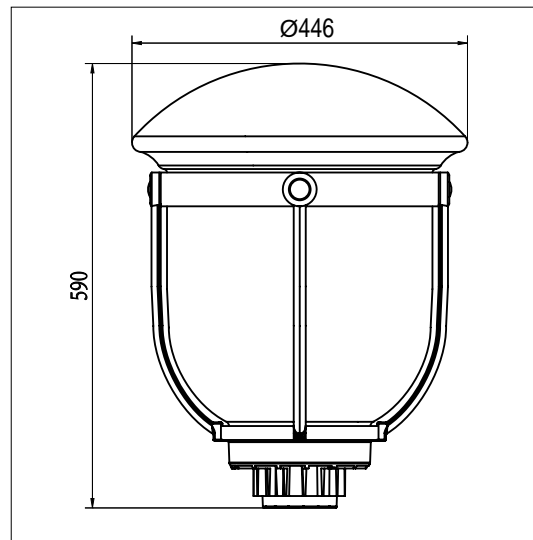

Garden Post top lighting

Hut HA0010

Photometrics

Lamp:50W LED 5000Lm

**Application:** Urban roads and street , Squares areas,  
Pedestrian areas, Residential areas,Parks

**Installing High:** 3-5m

**Mounting :** Post-top: suitable for Ø76mmx50mm tenon

35W/45W/65W Compact fluorescent, cap: E27/E26

**Input Voltage:** 90-270VAC,50-60HZ

**Material:** Aluminium body

Housing: Die cast aluminium, Powder coating

Globe : High efficiency acrylic refractor

**Color:** Standard color are Black,Dark grey RAL7016 or