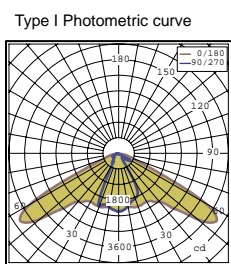

Model No. HL701S,HL701M,HL701L

Dimension

Model	L	W	H	Power
HL701S	500	210	60	20W-40W
HL701M	600	270	70	50W-80W
HL701L	780	300	100	100W-150W

Photometrics

Lamp:80W LED

Specifications

Application: Roads and highways, Urban roads and street
Squares areas, Pedestrian areas, Residential areas, Parks

Installing Height: 3-12m

Mounting : Side-entry, Ø48-Ø60mm x120 spigot

Lamps: LED modules

Lamp Wattage: 20W-150W

Input Voltage : 90-305VAC, 50/60HZ or 12V/24VDC

Power Factor : >0.9

Luminous Flux : >100lm/W

LED Chips Brand : Bridgelux, Epistar