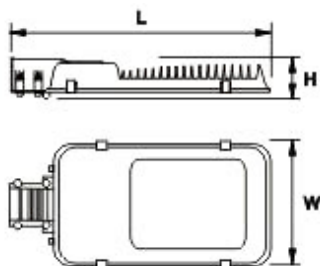

Model No. HL701S,HL701M,HL701L

Dimension

Model	L	W	H	Power
HL701S	500	210	60	20W-40W
HL701M	600	270	70	50W-80W
HL701L	780	300	100	100W-150W

Photometrics

Lamp:80W LED

Specifications

Application: Roads and highways, Urban roads and street
Squares areas, Pedestrian areas, Residential areas, Parks

Installing Height: 3-12m

Mounting : Side-entry, Ø48-Ø60mm x120 spigot

Lamps: LED modules

Lamp Wattage: 20W-150W

Input Voltage : 90-305VAC, 50/60HZ or 12V/24VDC

Power Factor : >0.9

Luminous Flux : >100lm/W

LED Chips Brand : Bridgelux, Epistar