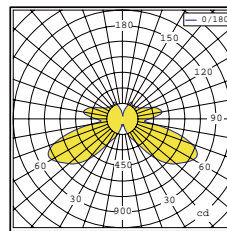

Photometrics

Photometric curve

Lamp:50W LED 5000Lm

Specification

Application: Urban roads and street , Squares areas, Pedestrian areas, Residential areas,Parks
Installing High: 3-5m
Mounting : Post-top: suitable for Ø76mmx80mm tenon
Lamps: HID (HPS MH)/ LED bulb / CFL lamps, 30W-150W
 70W/150W HPS high pressure sodium, cap: E27/E26/ E40/E39
 70W/150W MH metal halide, cap: E27/E26/E40/E39
 30W/40w/50W Led bulb, cap: E27/E26/E40/E39
 35W/45W/65W Compact fluorescent, cap: E27/E26
Input Voltage: 90-270VAC,50-60HZ
Material: Aluminium body
 Housing: Die cast aluminium, Powder coating
 Globe : High efficiency acrylic refractor
Color: Standard color are Black,Dark grey RAL7016 or Light grey RAL 7042 ,other colors are available
Standards:
 Isolation degree Class I, IP Rating IP65

Globe : High efficiency acrylic refractor

Color: Standard color are Black,Dark grey RAL7016 or
Light grey RAL 7042 ,other colors are available

Standards:

Isolation degree Class I, IP Rating IP65

Dimensions