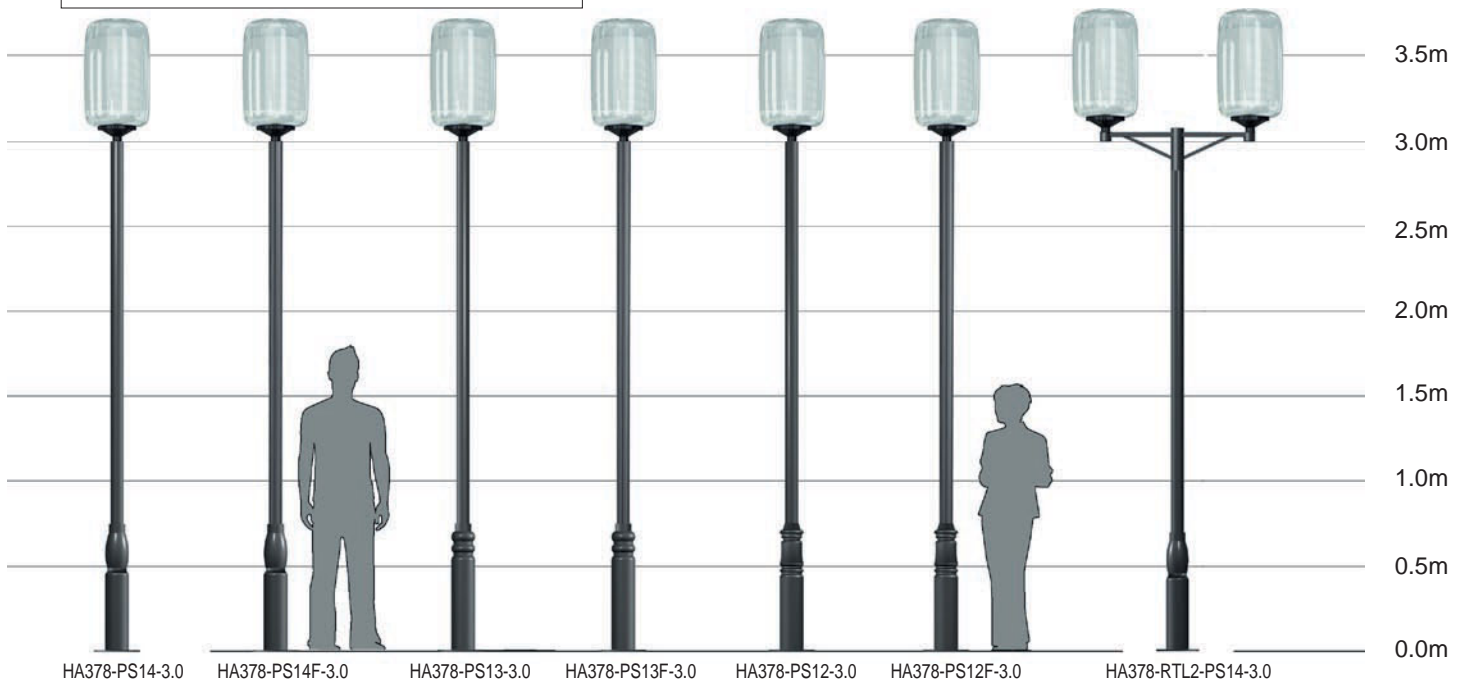

Photometrics

Photometric curve

Lamp:50W LED 5000Lm

Specification

Application: Urban roads and street , Squares areas, Pedestrian areas, Residential areas,Parks
Installing High: 3-5m
Mounting : Post-top: suitable for Ø76mmx80mm tenon
Lamps: HID (HPS MH)/ LED bulb / CFL lamps, 30W-150W
 70W/150W HPS high pressure sodium, cap: E27/E26/ E40/E39
 70W/150W MH metal halide, cap: E27/E26/E40/E39
 30W/40w/50W Led bulb, cap: E27/E26/E40/E39
 35W/45W/65W Compact fluorescent, cap: E27/E26
Input Voltage: 90-270VAC,50-60HZ
Material: Aluminium body
 Housing: Die cast aluminium, Powder coating
 Globe : High efficiency acrylic refractor
Color: Standard color are Black,Dark grey RAL7016 or Light grey RAL 7042 ,other colors are available
Standards:
 Isolation degree Class I, IP Rating IP65

HA378-PS12-3.0

Specification

Application: Urban roads and street , Squares areas,
Pedestrian areas, Residential areas,Parks

Installing High: 3-5m

Mounting : Post-top: suitable for Ø42mmx40mm tenon

Lamps: HID (HPS MH)/ LED bulb / CFL lamp,30W-150W
70W/150W HPS high pressure sodium, cap: E27/E26/
E40/E39

Globe : High efficiency acrylic refractor

Color: Standard color are Black,Dark grey RAL7016 or
Light grey RAL 7042 ,other colors are available

Standards:

Isolation degree Class I, IP Rating IP65

Dimensions