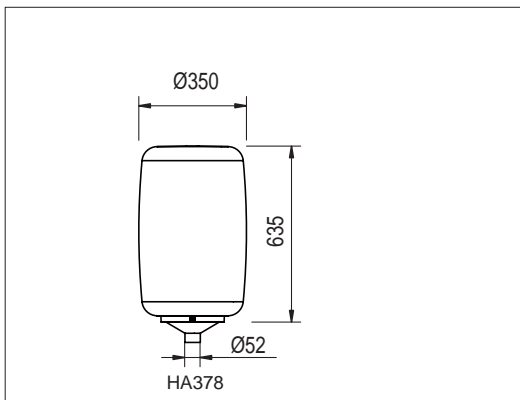

Dimensions

HA378-PS14-3.0

HA378-PS14F-3.0

HA378-PS13-3.0

HA378-PS13F-3.0

HA378-PS12-3.0

HA378-PS12F-3.0

HA378-RTL2-PS14-3.0