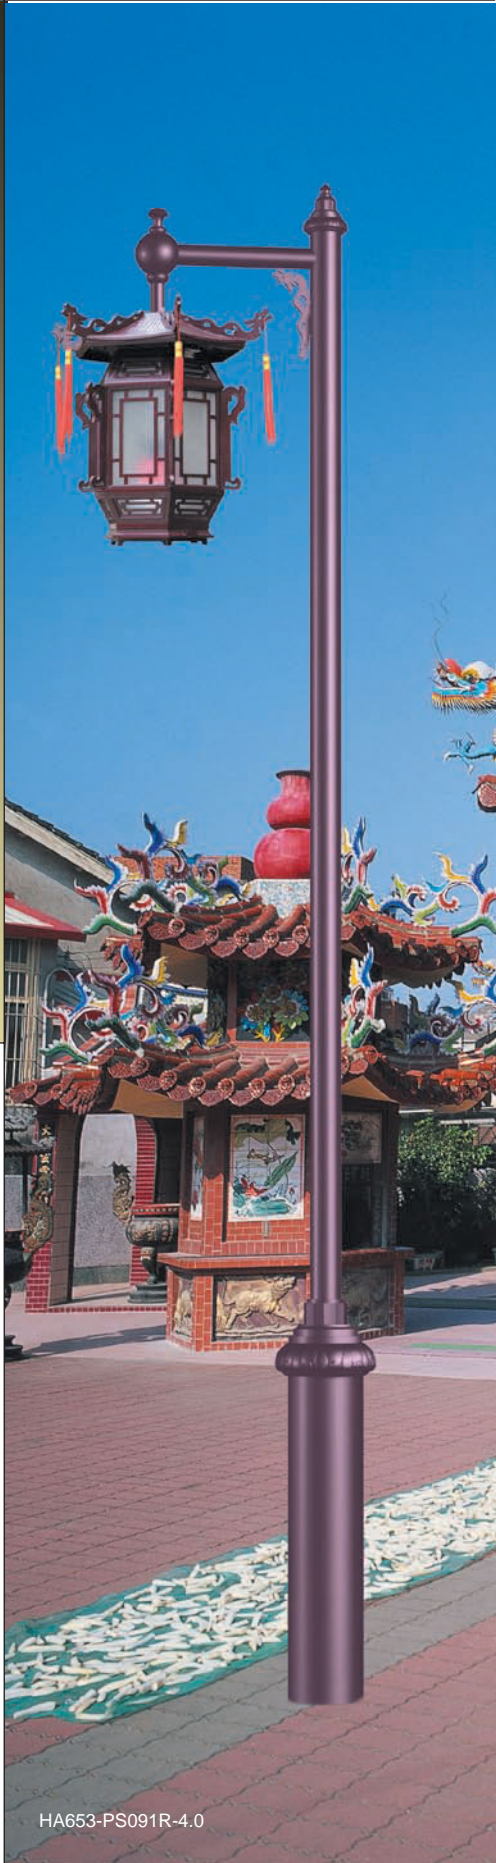

HA653

HA653-PS091R-4.0