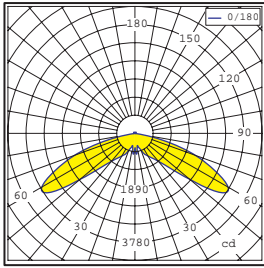

Globe : High efficiency acrylic refractor

Down lens: Clear Curved & toughened glass

**Finish Color:** Standard colors is black (BK)& RAL3004 Red ,other colors are available

**Standards:**

Isolation degree Class I, IP Rating(optical) IP65

Photometrics

Photometric curve

Lamp:150W HPS 15000Lm

Isolux curve

Mounting Height:4m

Ordering Guide

Luminaire No. - Pole No.

Order No.	HEIGHT mm	Luminaire Ctn. cm	Total Vol m <sup>3</sup>	G.W./N.W. kg/ctn	QUANTITIES 20'/40'
HA653	670	67x59x15/ 52x45x55	0.2	16/14	140/280
HA653-PS09R1-4.0	4000	67x59x68/1pcs	0.52	61/58	52/110
HA653-PS09R2-4.0	4000	67x59x68/1pcs	0.79	77/71	35/72