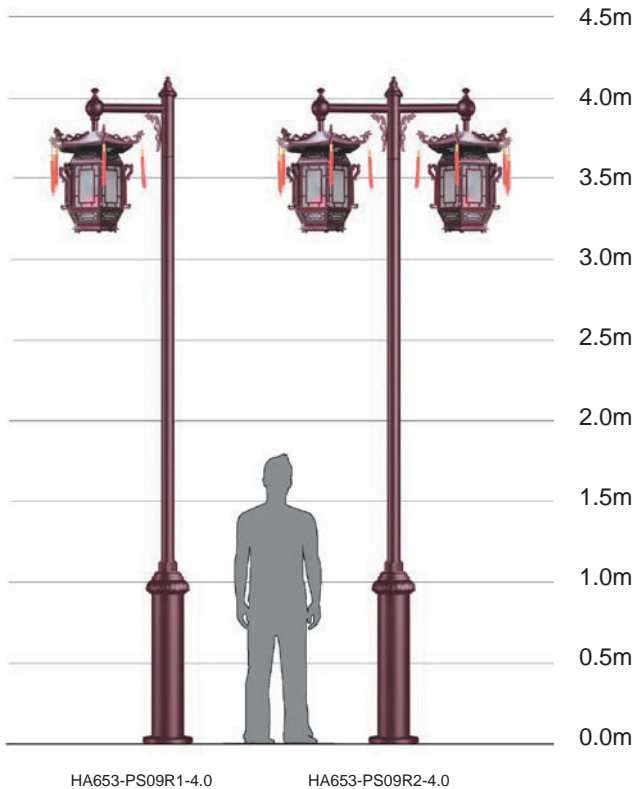

Pole Config

HA653-PS09R1-4.0

HA653-PS09R2-4.0