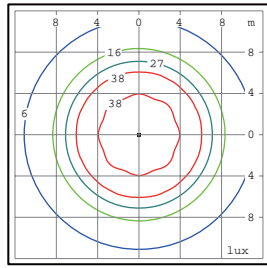

Globe : High efficiency acrylic refractor

Down lens: Clear Curved & toughened glass

**Finish Color:** Standard colors is black (BK)& RAL3004 Red ,other colors are available

**Standards:**

Isolation degree Class I, IP Rating(optical) IP65

Photometrics

Photometric curve

Lamp:150W HPS 15000Lm

Isolux curve

Mounting Height:4m

Ordering Guide

Luminaire No. - Pole No.

Order No.	HEIGHT mm	Luminaire Ctn. cm	Total Vol m <sup>3</sup>	G.W./N.W. kg/ctn	QUANTITIES 20'/40'
HA653	670	67x59x15/ 52x45x55	0.2	16/14	140/280
HA653-PS09R1-4.0	4000	67x59x68/1pcs	0.52	61/58	52/110
HA653-PS09R2-4.0	4000	67x59x68/1pcs	0.79	77/71	35/72