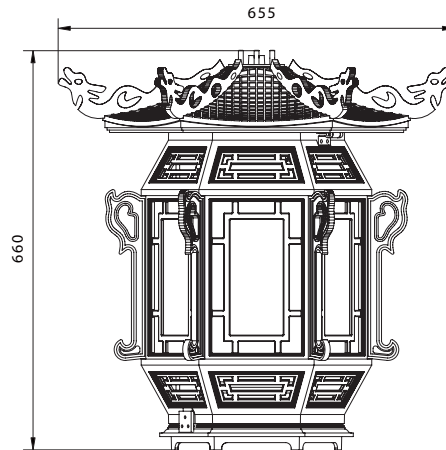

PALACE SERIES

HA653

HA653

HA653-PS091R-4.0

Dimensions

Mechanical

## Specifications

**Application:** Urban roads and street , Squares areas, Pedestrian areas, Residential areas,Parks,Garden

**Installing Hight:** 3-5m

**Mounting :** Hang installation,suitable for ?42mm tube

20W/30W/50W/70W Led bulb, cap: E27/E26/E40/E39

**Material:** FRP, fiber glass body

Body & Housing: Fiberglass-reinforced plastics, excellent mechanical strength and bear the causticity

Reflector:Anodized high pure aluminium

Photometrics

Photometric curve

Lamp:150W HPS 15000Lm

Isolux curve

Mounting Height:4m

Ordering Guide

Luminaire No. - Pole No.

Order No.	HEIGHT mm	Luminaire Ctn. cm	Total Vol m <sup>3</sup>	G.W./N.W. kg/ctn	QUANTITIES 20'/40'
HA653	670	67x59x15/ 52x45x55	0.2	16/14	140/280
HA653-PS09R1-4.0	4000	67x59x68/1pcs	0.52	61/58	52/110
HA653-PS09R2-4.0	4000	67x59x68/1pcs	0.79	77/71	35/72