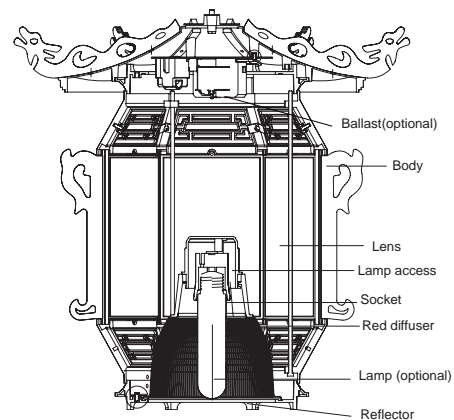

## Specifications

**Application:** Urban roads and street , Squares areas, Pedestrian areas, Residential areas,Parks,Garden

**Installing Hight:** 3-5m

**Mounting :** Hang installation,suitable for ?42mm tube

20W/30W/50W/70W Led bulb, cap: E27/E26/E40/E39

**Material:** FRP, fiber glass body

Body & Housing: Fiberglass-reinforced plastics, excellent mechanical strength and bear the causticity

Reflector:Anodized high pure aluminium

Photometrics

Photometric curve

Lamp:150W HPS 15000Lm

Isolux curve

Mounting Height:4m

Ordering Guide

Luminaire No. - Pole No.

Order No.	HEIGHT mm	Luminaire Ctn. cm	Total Vol m <sup>3</sup>	G.W./N.W. kg/ctn	QUANTITIES 20'/40'
HA653	670	67x59x15/ 52x45x55	0.2	16/14	140/280
HA653-PS09R1-4.0	4000	67x59x68/1pcs	0.52	61/58	52/110
HA653-PS09R2-4.0	4000	67x59x68/1pcs	0.79	77/71	35/72